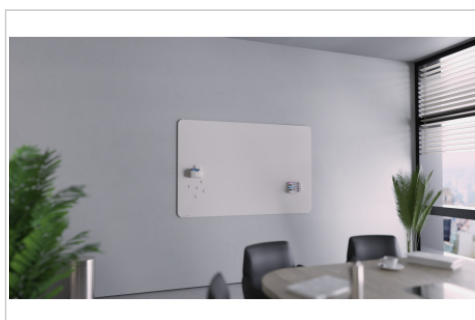

Recommended accessories

- Glassboard magnet warm grey 5pcs (Art.No. 7-181618)
- Glassboard marker holder warm grey (Art.No. 7-122118)
- Glassboard accessory holder warm grey (Art.No. 7-122718)
- Glassboard starter set 11-part (Art.No. 7-125200)

Art.No. **7-104263**

GTIN **8713797108157**