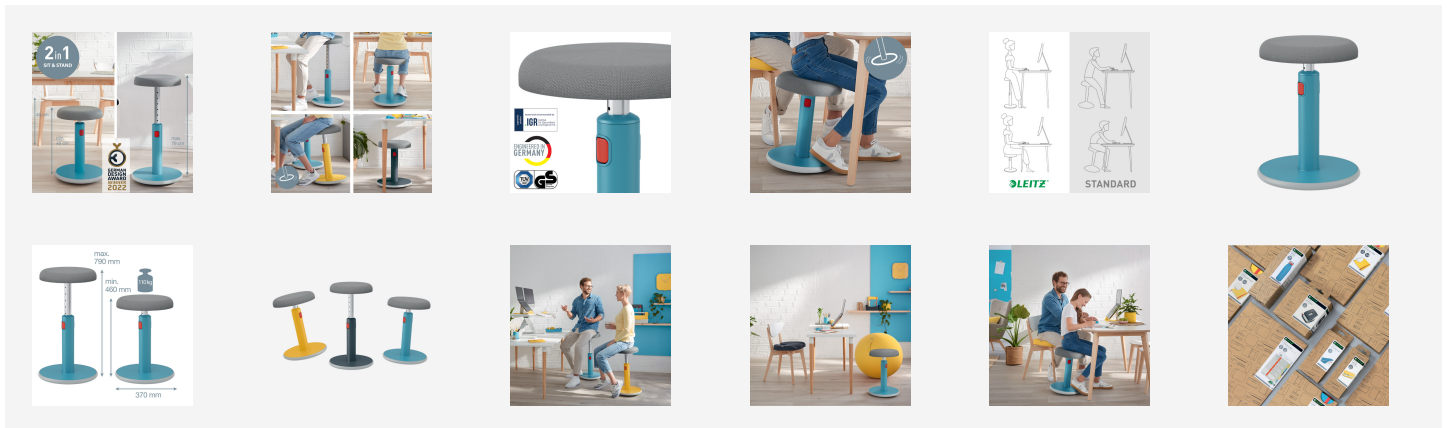

Colour	Number	EAN code
Warm Yellow	65180019	4002432129454
Calm Blue	65180061	4002432129461
Velvet Grey	65180089	4002432129478