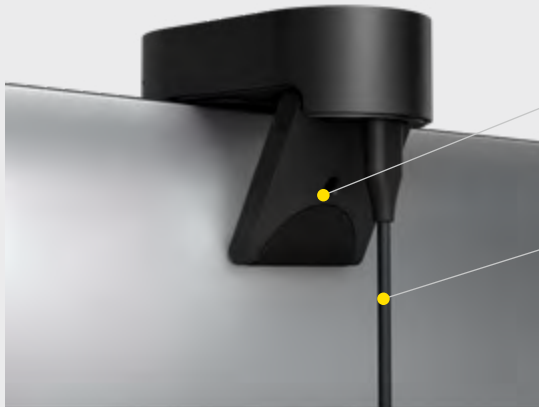

HOW TO CONNECT - SIMPLE SETUP. INSTANT MEETINGS.

PanaCast 20 is plug-and-play. Simply plug the cable into your computer, fix the camera to the top of your laptop screen or monitor using the clip, and you're good to go – wherever you're working.

Privacy Cover
Total control