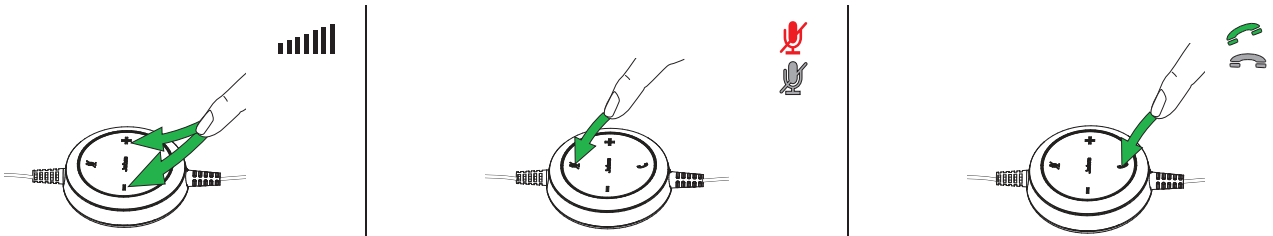

01 How to connect

02 How to wear

03 How to use

Jabra Evolve 20/20SE variants

Variant	Variant name	Description	Detail
	Jabra Evolve 20 UC mono Item: 4993-829-209	Corded mono headset for VoIP softphone	<ul style="list-style-type: none"> Optimized for Unified Communication with USB adapter that enables easy integration with PC. Foam ear cushions.
	Jabra Evolve 20 UC stereo Item: 4999-829-209	Corded stereo headset for VoIP softphone	
	Jabra Evolve 20 MS mono Item: 4993-823-109	Certified for Skype for Business mono headset for VoIP softphone	
	Jabra Evolve 20 MS stereo Item: 4999-823-109	Certified for Skype for Business stereo headset for VoIP softphone	
	Jabra Evolve 20SE UC mono Item: 4993-829-409	Corded mono headset for VoIP softphone	<ul style="list-style-type: none"> Optimized for Unified Communication with USB adapter that enables easy integration with PC. Leatherette ear cushions.
	Jabra Evolve 20SE UC stereo Item: 4999-829-409	Corded stereo headset for VoIP softphone	
	Jabra Evolve 20SE MS mono Item: 4993-823-309	Certified for Skype for Business mono headset for VoIP softphone	
	Jabra Evolve 20SE MS stereo Item: 4999-823-309	Certified for Skype for Business stereo headset for VoIP softphone	