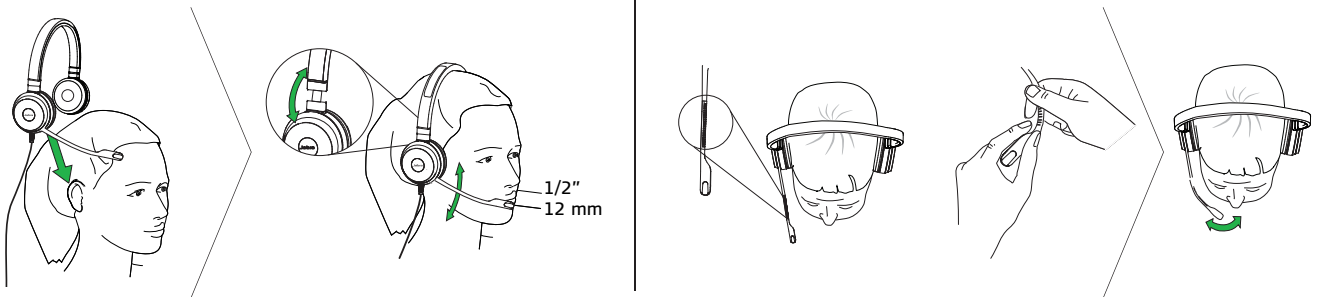

Flexible Plug and Play connectivity

Works straight out of the box. Installation is as easy as simply plugging it in to the USB port on your laptop.

All day comfort (Evolve 20SE)

Built for style and comfort with soft leatherette ear cushions. Adjustable headband lets you find the perfect fit.

Works with:

softphone

Certified:

For compatibility information go to jabra.com

Reasons to choose:

Jabra Evolve 20/20SE

- Made for voice calls and music
- Passive noise cancellation
- Easy call management using control unit

01 How to connect

02 How to wear

03 How to use

Jabra Evolve 20/20SE variants

Variant	Variant name	Description	Detail
	Jabra Evolve 20 UC mono Item: 4993-829-209	Corded mono headset for VoIP softphone	<ul style="list-style-type: none"> Optimized for Unified Communication with USB adapter that enables easy integration with PC. Foam ear cushions.
	Jabra Evolve 20 UC stereo Item: 4999-829-209	Corded stereo headset for VoIP softphone	
	Jabra Evolve 20 MS mono Item: 4993-823-109	Certified for Skype for Business mono headset for VoIP softphone	
	Jabra Evolve 20 MS stereo Item: 4999-823-109	Certified for Skype for Business stereo headset for VoIP softphone	
	Jabra Evolve 20SE UC mono Item: 4993-829-409	Corded mono headset for VoIP softphone	<ul style="list-style-type: none"> Optimized for Unified Communication with USB adapter that enables easy integration with PC. Leatherette ear cushions.
	Jabra Evolve 20SE UC stereo Item: 4999-829-409	Corded stereo headset for VoIP softphone	
	Jabra Evolve 20SE MS mono Item: 4993-823-309	Certified for Skype for Business mono headset for VoIP softphone	
	Jabra Evolve 20SE MS stereo Item: 4999-823-309	Certified for Skype for Business stereo headset for VoIP softphone	