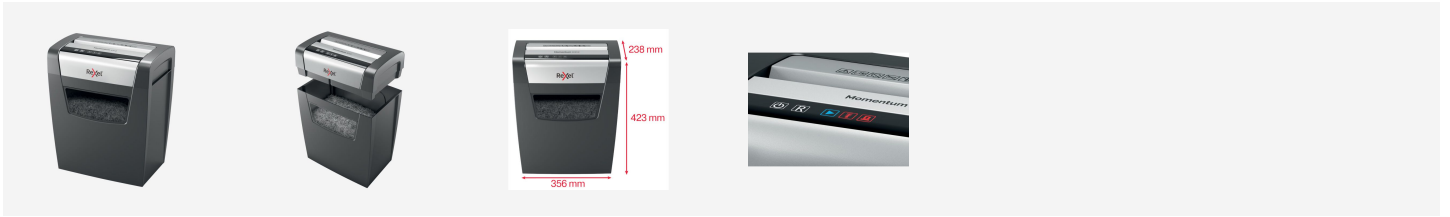

Rexel Momentum X312 Paper Shredder

The power to shred more! The Rexel Momentum X312 Paper Shredder shreds up to 12 sheets in one go, with a 6 minute continuous run time, making it ideal for home use. The X312 comes with anti jam technology to guarantee uninterrupted shredding. P3 Cross Cut 5x42mm pieces. Quiet, with simple, intuitive, touch control buttons for easy operation and a 23L bin capacity (200 A4 sheets)

Attributes

- Shreds up to 12 sheets of paper in one go
- Good security level with P3, Cross Cut 5x42mm pieces
- Shred more paper for longer with a 6 minute continuous run time
- Anti jam technology, shredder automatically stops and reverses when too much paper is inserted
- Easily shreds multiple documents, even with staples and paperclips on the corners
- Simple intuitive touch control buttons for easy operation
- A large 23L bin capacity which holds 200 A4 sheets
- Quiet operation, so minimal disruption in the home or office
- 2 year guarantee

Specifications

Number	2104572
Colour	black
Dimensions (W x H x D)	356 x 423 x 238 mm
Cut Type	Cross Cut
Maximum Slot Entry Width (mm)	220
Period of Warranty	2 year
Run Time From Cold (min)	6
Run Time/Cool Down Time (min)	6/60
Security Level	P-3
Shred Size	5x42mm
Cutting capacity 80 gsm in sheets	Shreds up to 12 sheets of paper in one go
Container/collection volume in l	23
Weight	6500 g
Pallet quantity	36
EAN code	5028252523264