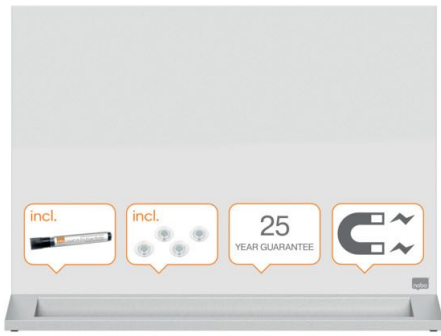

Nobo Glass Desktop Whiteboard White

The unique Nobo Glass Desktop Board blends stylish contemporary design with maximum function. The frameless dry wipe magnetic whiteboard glass surface offers the highest resistance to stains and scratches. Simply write, wipe clean away and start afresh. Alternatively, post notes onto the magnetic tempered glass surface. Versatile and free-standing, the double-sided desktop whiteboard can also be used as a divider. Supplied with a Nobo dry erase marker.

Attributes

- Tempered safety glass magnetic whiteboard surface with ultra-erasability with the highest resistance to ink stains, pen marks, scratches and dents
- Write or use magnets to post notes onto the magnetic glass whiteboard surface, double sided board can also be used as a desk divider
- Supplied with Nobo dry erase marker and a set of Nobo extra strong glass board magnets
- Glass magnetic whiteboard surface requires occasional cleaning to look and perform at its best
- 25 year warranty

Specifications

Number	1905265
Colour	Brilliant White
Dimensions (W x H x D)	450 x 300 x 600 mm
Surface	Glass
Weight	19200 g
Pallet quantity	18
EAN code	5028252515429