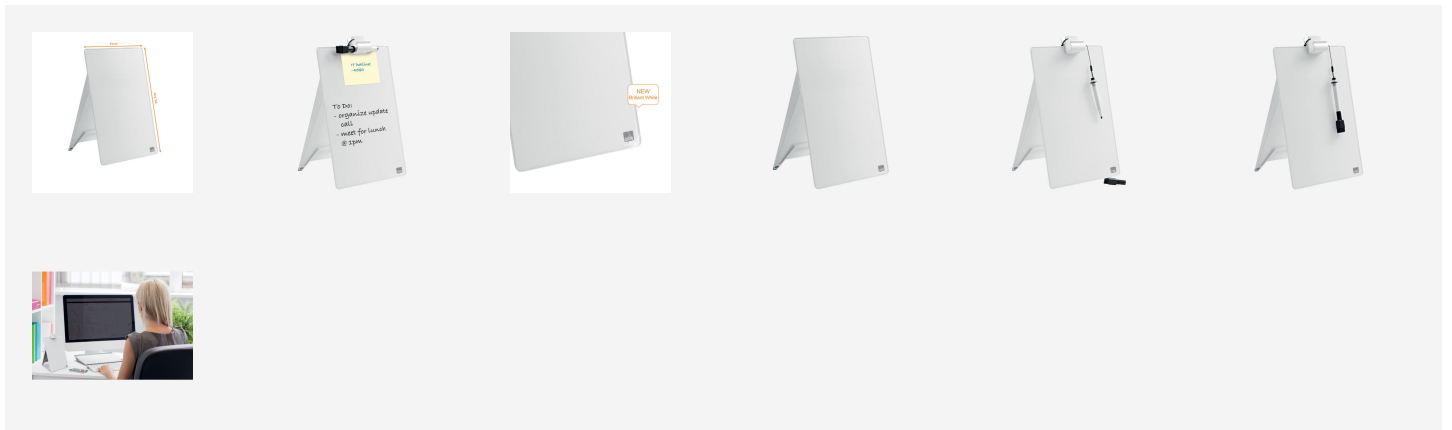

Nobo Glass Desktop Whiteboard Easel White

The Nobo Glass Desktop Easel blends stylish contemporary design with maximum function. The frameless dry wipe whiteboard glass surface offers the highest resistance to stains and scratches. Simply write, wipe clean away and start afresh. Alternatively, post notes onto the tempered glass surface or use the handy clip to display your documents. Supplied with a mini Nobo dry erase marker with an eraser on the cap.

Attributes

- Tempered safety glass whiteboard surface with ultra-erasability with the highest resistance to ink stains, pen marks, scratches and dents
- Write or stick your notes directly onto the glass whiteboard surface, or use the handy document clip
- Supplied with a mini Nobo dry erase marker with an eraser on the cap
- Glass whiteboard surface requires occasional cleaning to look and perform at its best
- 25 year warranty

Specifications

Number	1905173
Colour	Brilliant White
Dimensions (W x H x D)	216 x 297 x 30 mm
Surface	Glass
Weight	1072 g
Pallet quantity	96
EAN code	5028252501934