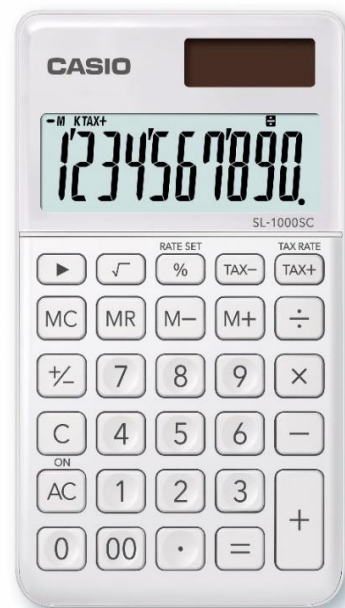

The SL-1000SC-WE is a professional pocket calculator that is suitable for both Home and Office use

- 12 Digit Large LCD Display with Function commands
- Solar Powered with battery back up
- Tax Keys / Tax Calculations
- 4 Key Memory
- Change Sign Key ( changes from + to - )
- Profit Margin via the % Key
- Square Root Key
- 00 Key
- Double size + Key
- Backspace Key
- 3 Digit Comma markers
- Function Command Signs
- Stylish White Finish
- 2 year warranty
- 1 x LR1130 battery included
- Width 7cm
- Length 11.9cm
- Height 0.8cm

## Casio is the UK's No.1 calculator brand.

Pioneering developments for over 50+ years, since first inventing the electronic calculator in 1957, Casio are leaders in the development of calculator technologies and mathematical tools. Suitable for daily use, whether you are studying for mathematical qualifications, working on complex financial analysis, wanting time saving desktop assistance or looking for handy calculations whilst on the move. The Casio range of Graphical, Scientific, Desk and Pocket Calculators are powerful and rugged mathematical tools, built specifically for your task at hand.