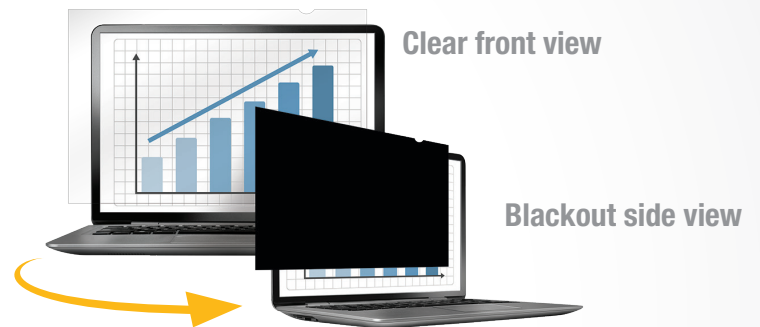

PRIVASCREEN™ BLACKOUT PRIVACY FILTERS

for Laptops and Monitors

Privacy You Can Trust

- Blacks out screen image when viewed from the side to prevent prying eyes from reading your screen
- Crystal clear screen image from straight-on view
- Easy to attach and remove with new and improved tabs
- Protects screen from scratches and fingerprints
- TAA Compliant

Specifications

LAPTOPS AND MONITORS: WIDESCREEN	ITEM #	ASPECT RATIO	DIAGONAL
12.5" W PrivaScreen™ Blackout Privacy Filter	4813001	16:9	12.5"
14.0" W PrivaScreen™ Blackout Privacy Filter	4812001	16:9	14.0"
15.6" W PrivaScreen™ Blackout Privacy Filter	4802001	16:9	15.6"
19.0" W PrivaScreen™ Blackout Privacy Filter	4801101	16:10	19.0"
20.0" W PrivaScreen™ Blackout Privacy Filter	4813101	16:9	20.0"
21.5" W PrivaScreen™ Blackout Privacy Filter	4807001	16:9	21.5"
22.0" W PrivaScreen™ Blackout Privacy Filter	4801501	16:10	22.0"
23.0" W PrivaScreen™ Blackout Privacy Filter	4807101	16:9	23.0"
24.0" W PrivaScreen™ Blackout Privacy Filter	4801601	16:10	24.0"
24.0" W PrivaScreen™ Blackout Privacy Filter	4811801	16:9	24.0"
LAPTOPS AND MONITORS: STANDARD	ITEM #	ASPECT RATIO	DIAGONAL
17.0" PrivaScreen™ Blackout Privacy Filter	4800301	5:4	17.0"
19.0" PrivaScreen™ Blackout Privacy Filter	4800501	5:4	19.0"