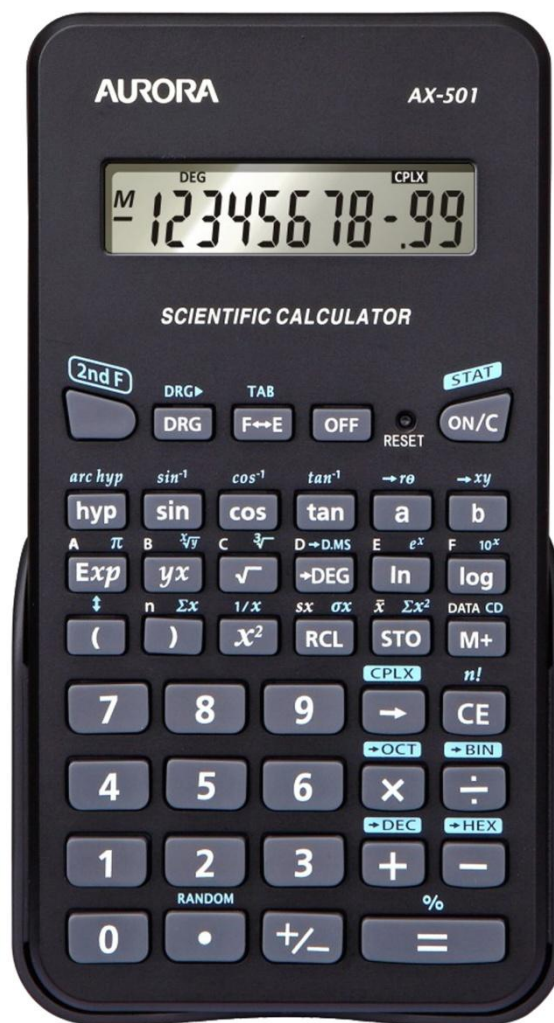

AX-501 Scientific Calculator

The Aurora AX-501 is a great value for money entry level scientific calculator featuring a clear 10 digit LCD display, a very durable and robust case, and a total of 131 functions including Complex Number calculations and a very useful BIN/HEX/OCT/DEC base conversion function.

- 10 Digit single line LCD display
- A total of 131 functions
- Slide on protective hard case
- Complex Number calculations
- N-Base calculations and conversions

Technical Specifications	
General Features	131 Functions
	Non-algebraic entry system
	Single line 10 digit display
	Slide on protective case
	Durable plastic keys
	Battery powered (1 x LR1130)
	Screw fixed battery cover
	Auto Power off
General Functions	Dimensions (wxdxh): 78x14x145mm
	Weight: 94g
	Complex numbers
	DEC/HEX/BIN/OCT conversions
	1 memory
	4 levels of parentheses
	FIX/SCI/NORM
	×, ÷, -, +, =, π, √, M+, %
Scientific and Statistical Functions	Negative indicator
	BackSpace/Delete
	Degrees, Radians, Gradians
	Standard Deviation
	Roots and powers
	Trigonomics (Sin/Cos/Tan)
	Hyperbolics
	Degrees/minutes/seconds
	Logarithms, Exponents and reciprocals
	Factorials, Permutations, Combinations
	Coordinate conversions
Random Numbers	
Statistics Data editor	

Various colour options available to order. MOQ's apply.

Did you know?

The AX-501 is also available in a convenient class kit format complete with Grattells storage tray, storage foam insert and lid
CODE: CK-50