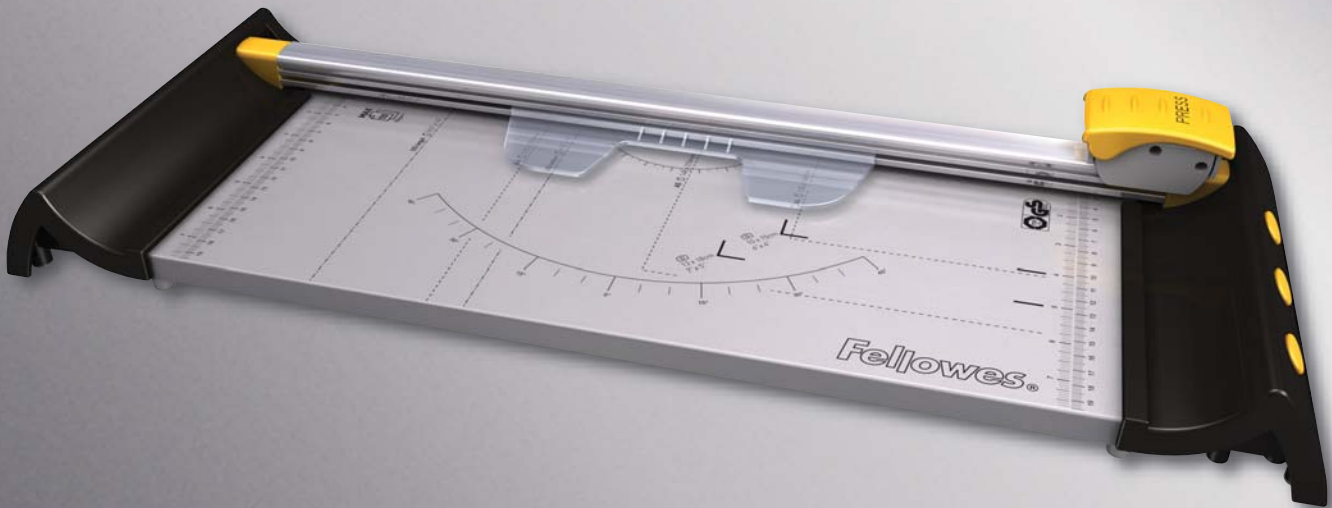

Electron A3 Rotary Trimmer

ELECTRON A3 SOHO ROTARY TRIMMER

- Frequent use in the small office
- Unique SafeCut™ blade cartridges encapsulates the stainless steel blade so it is only exposed when trimming, ensuring maximum safe & easy use.
- Integrated storage for the SafeCut™ blade cartridges ensures accessories can be kept with the machine
- Cuts 10 sheets (80gsm) at a time
- Accredited with TUV & GS safety approval
- Unique SafeCut™ LED cutting guide facilitates precision cutting and is safer than laser alternatives
- Full metal cutting base with integrated anti-slip feet
- Cuts A3 & A4 size paper for added flexibility
- Variable paper clamp minimises paper movement when cutting
- Cutting guides for DIN sizes, photos and radius for angled cuts
- Secure park position for cutting handle ensures safe blade exchange and transportation
- Carry points for easy portability
- 4 types of SafeCut™ blade cartridges included: straight, perforated, wavy and fold

SMALL OFFICE
HOME OFFICE

A3
-MAX-
10
80g/m²

DESIGNED TO WORK

Electron A3 Rotary Trimmer

SafeCut™ blade carries quick & easy blade exchange.

Unique SafeCut™ LED cutting guide – safer than the laser alternatives

SafeCut™ blade storage

Easy to use cutting guides

Carry handle for easy portability

Core Specifications

Name	Electron A3
Blade Type	Rotary
Paper format	A3
Cutting length	455mm
Cutting capacity	10 sheets
Cuts the following material film/photos/fabric/board	all except board
No. Blades included	4
Machine Warranty	2
Order No:	5410501

Logistics

UPC	0043859550463
SCS	50043859550468
Unit Dimensions (mm)	615 x 215 x 80
Unit Weight (kg)	1.4
Packaging Dimensions (mm)	630 x 230 x 95
Retail Weight (kg)	TBC
Master Outer Dimensions (mm)	TBC
Master Weight (kg)	TBC
Units Per Outer	TBC