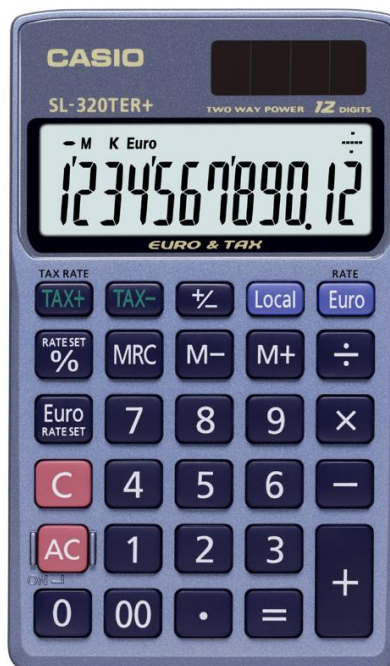

The SL-320TER+ is a professional pocket calculator suitable for both Home and Office use

- 12 Digit Large LCD Display
- Solar Powered with battery back up
- Euro Conversion
- Tax Keys / Tax Calculation
- 3 Key Memory
- % Key
- Change Sign Key
- Backspace Key
- Double Size + Key
- 00 Key
- 3 Digit Comma markers
- Function Command Signs
- Wallet Case included
- 2 Year Warranty
- 1 x LR1130 battery included
- Width 7cm
- Length 11.9cm
- Height 0.8cm