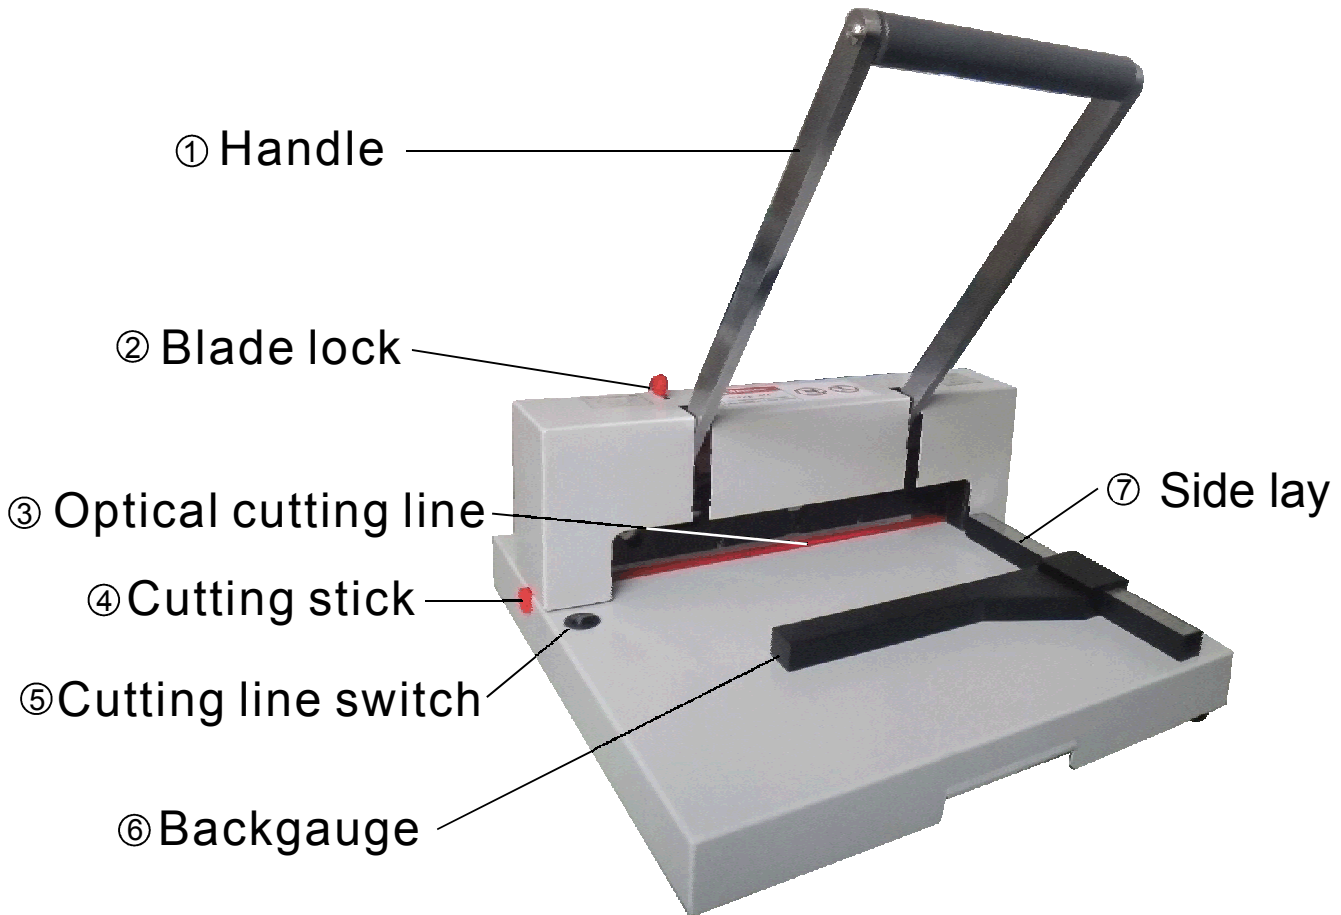

Manual Guillotine

Technical Data:

Cutting Width	310mm/12.2"
Cutting Height	15mm/0.59"
Narrow Cut	40mm/1.57"
Cutting Depth	254mm/10"
Power Supply	3VDC 2 AA Battery
Weight	15Kg
Dimension(HxWxD)	460x450x400 (mm)