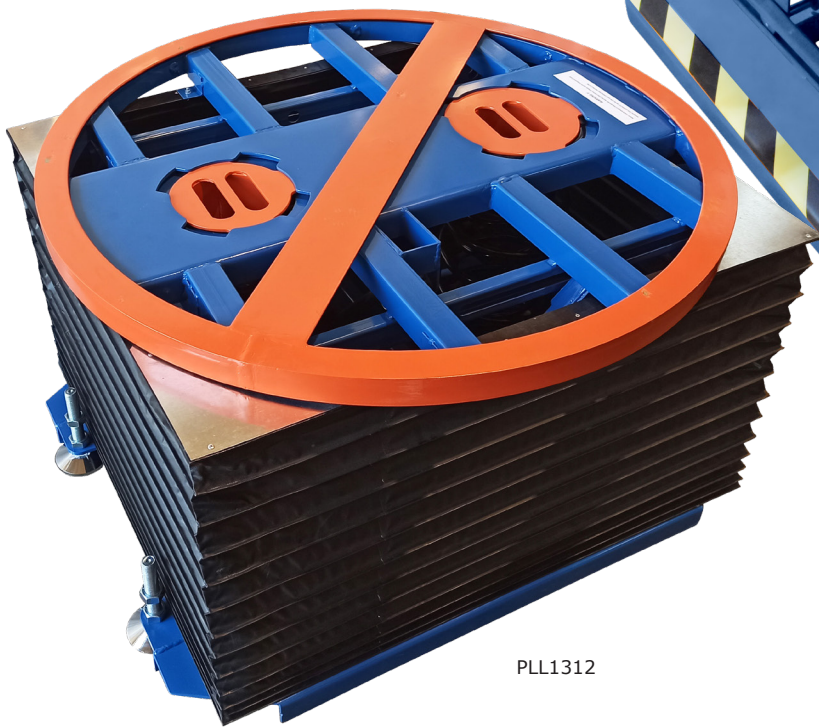

# PALLET LEVEL LOADER

PLL1211

PLL1312

## **i** Information

**LOAD A PALLET  
WITHOUT  
BENDING OR  
STRETCHING**

Heavy duty springs allows the platform to move heavy loads easily, keeping the load at a comfortable working height

Helps reduce injuries associated with loading pallets at the floor level & will also improve productivity

Maximum lift height: 1000mm

Galvanised version available - call for details

Description	Overall Size W x D mm	Model
Pallet Level Loader	1220 x 1110	PLL1211
Pallet Level Loader with Bellows	1220 x 1110	PLL1312