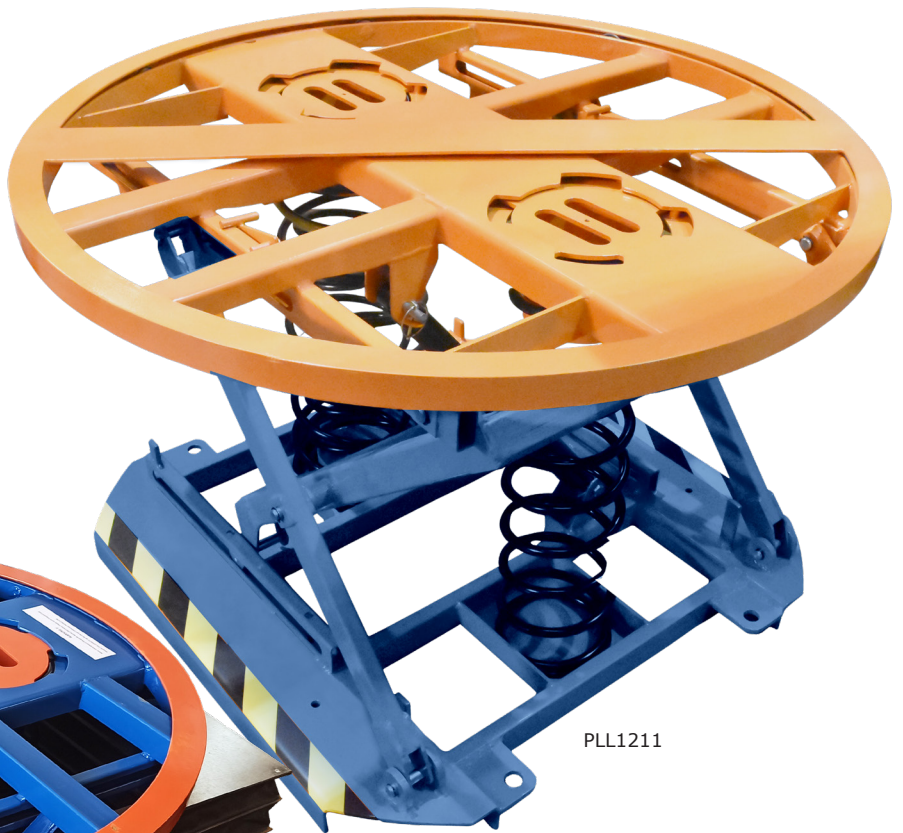

# PALLET LEVEL LOADER

PLL1211

PLL1312

## **i** Information

**LOAD A PALLET  
WITHOUT  
BENDING OR  
STRETCHING**

Heavy duty springs allows the platform to move heavy loads easily, keeping the load at a comfortable working height

Helps reduce injuries associated with loading pallets at the floor level & will also improve productivity

Maximum lift height: 1000mm

Galvanised version available - call for details

Description	Overall Size W x D mm	Model
Pallet Level Loader	1220 x 1110	PLL1211
Pallet Level Loader with Bellows	1220 x 1110	PLL1312