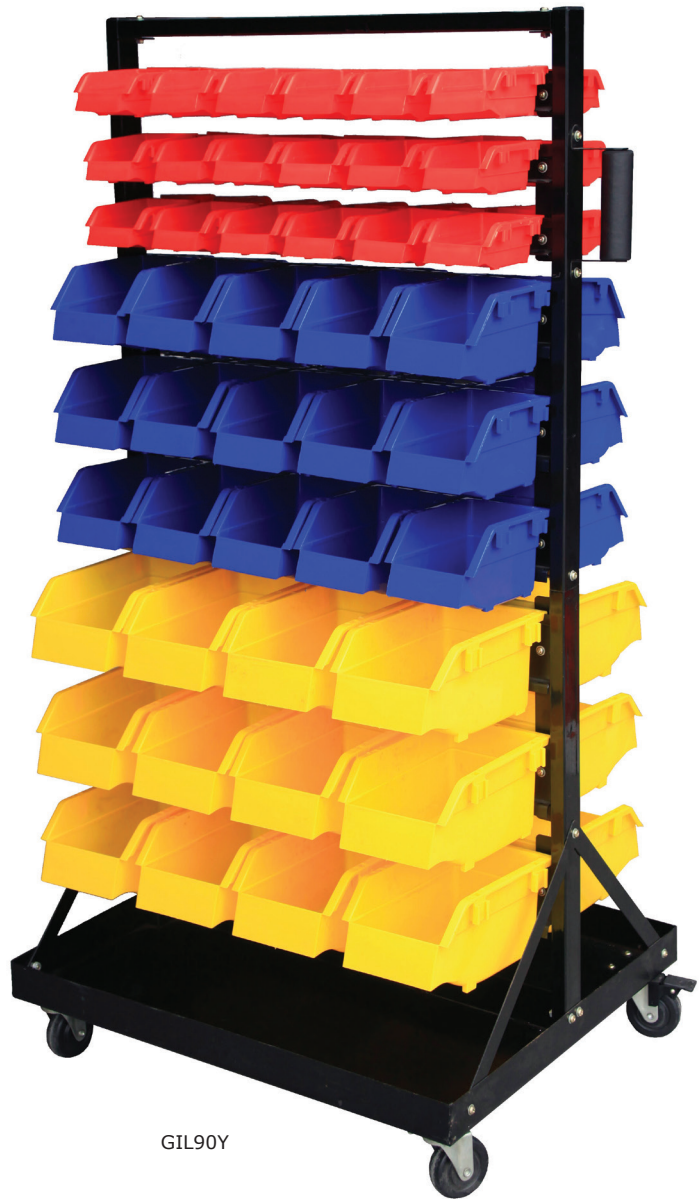

# BIN TROLLEYS

**i Information**

**COMPLETE WITH  
POLYPROPYLENE  
BINS**

GIL60Y

GIL90Y

These units come complete with polypropylene bins.  
GIL60Y comes with 24 small bins, 20 medium bins & 16 large bins &  
the GIL90Y comes with 36 small bins, 30 medium bins & 24 large bins

Small Bins: 50H x 90W x 135D mm

Medium Bins: 100H x 120W x 175D mm

Large Bins: 120H x 150W x 240D mm

Mobile on 4 x 75mm swivel castors, 2 braked

No of Bins	Overall Size H x W x D mm	Weight kg	Model
60	1120 x 660 x 570	20	GIL60Y
90	1320 x 660 x 570	28	GIL90Y