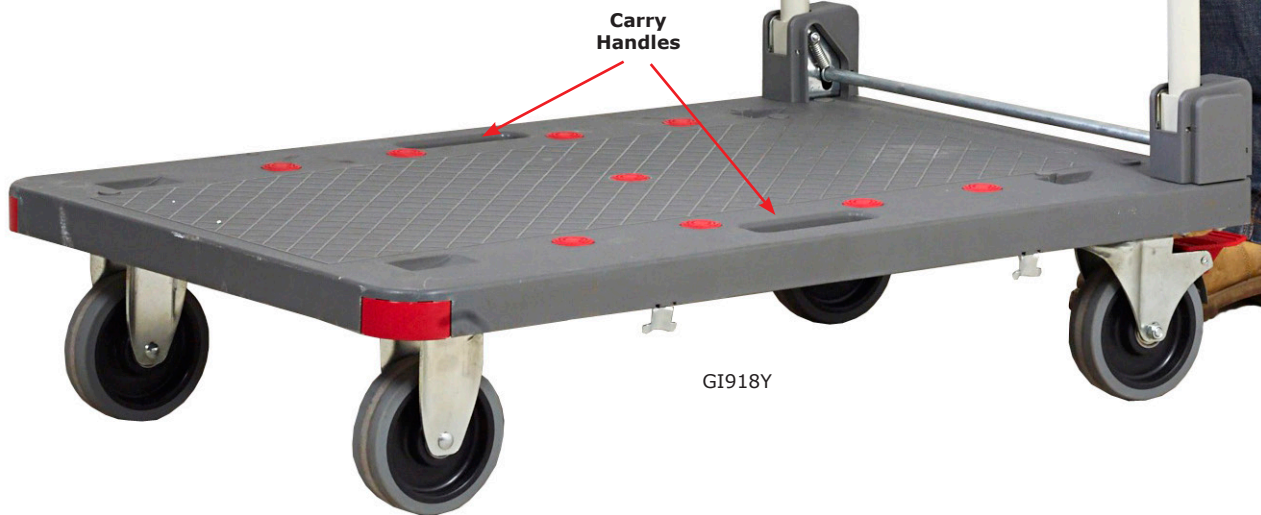

PRO-DEK H.D. PLATFORM TROLLEYS WITH 'QUIETCASTORS'

GI918Y
Folded

GI918Y Stacked 5 high

GI918Y Carried

GI918Y

Heavy duty plastic trolley with corner buffers
 Can be stacked 5 high for easy storage
 Complete with mechanism protectors
 Mobile on 2 fixed & 2 swivel braked non-marking rubber 'QuietCastors'

Overall Size L x W x H mm	Overall Size - Folded L x W x H mm	Capacity kg	Castor Size mm	Weight kg	Model
740 x 468 x 930	740 x 468 x 274	200	100	8.5	GI918Y
900 x 610 x 945	900 x 610 x 298	350	125	13	GI919Y