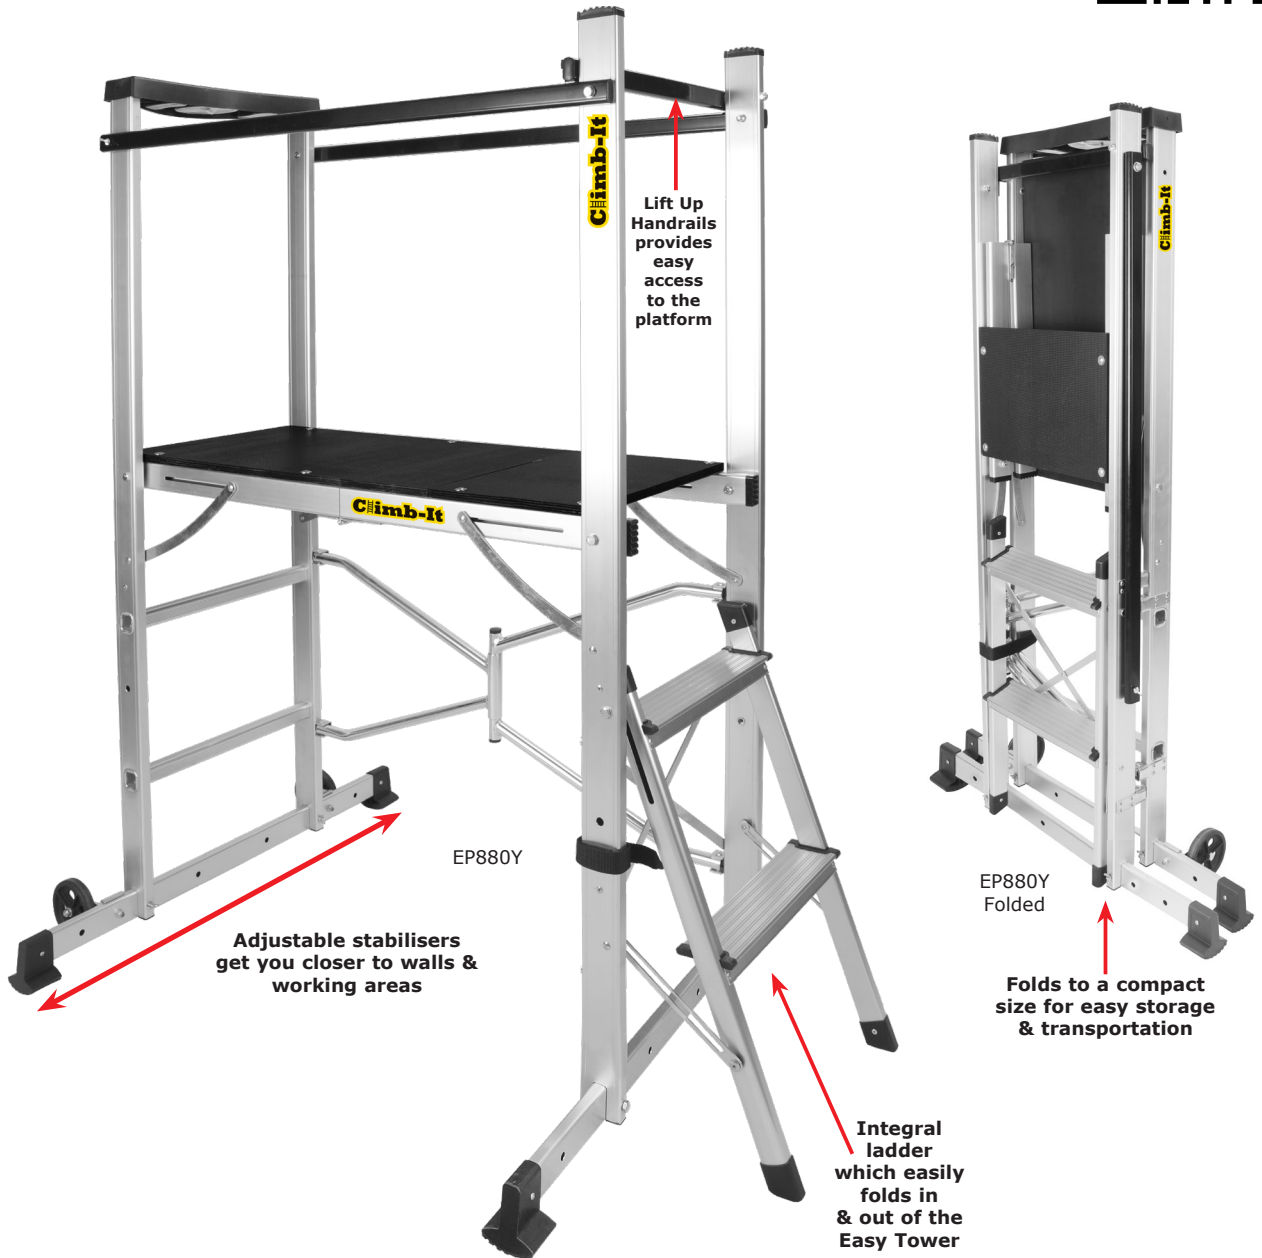

CLIMB-IT® FOLDING WORK PLATFORMS

Aluminium folding work platform with a large, anti-slip, standing surface
 Steel handrails either side of the platform for increased safety
 Built-in inclined ladder
 Easily folds for ease of movement. Will fit through doorways & narrow aisles
 Complete with a built-in tool holder on the EP880Y
 Mobile on 2 x 100mm nylon wheels
 Platform suitable for 150kg

No of Treads	Platform Height mm	Platform Size W x D mm	Overall Size H x W x D mm	Overall Size Folded H x W x D mm	Weight kg	Model
2	880	980 x 400	1550 x 930 x 1140	1550 x 930 x 180	14	EP880Y
3	994	1205 x 545	1860 x 1077 x 1360	1860 x 1077 x 180	19	EP990Y