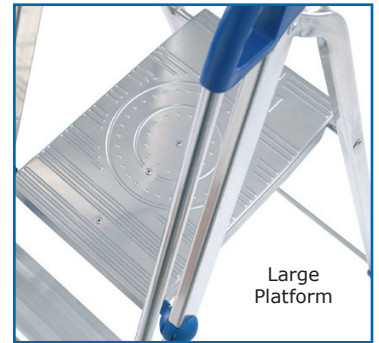

PROFESSIONAL ALUMINIUM FOLDING STEPS

Certified to EN 131 Professional

Large working platform - 275W x 400Dmm

Deep non-slip aluminium treads

These units have an extra large standing platform, twin handrails, handy work tray & high support rail

Distance from platform to top hand rail: 750mm

No. of Treads	Platform Height mm	Overall Size - In Use H x W x D mm	Overall Height when folded	Weight kg	Model
3	580	1330 x 445 x 805	1420 mm	5	AFA03Z
4	800	1550 x 465 x 955	1660 mm	6	AFA04Z
5	1020	1775 x 490 x 1110	1900 mm	6.5	AFA05Z
6	1250	2000 x 515 x 1260	2140 mm	7.5	AFA06Z
7	1470	2225 x 535 x 1415	2380 mm	9	AFA07Z