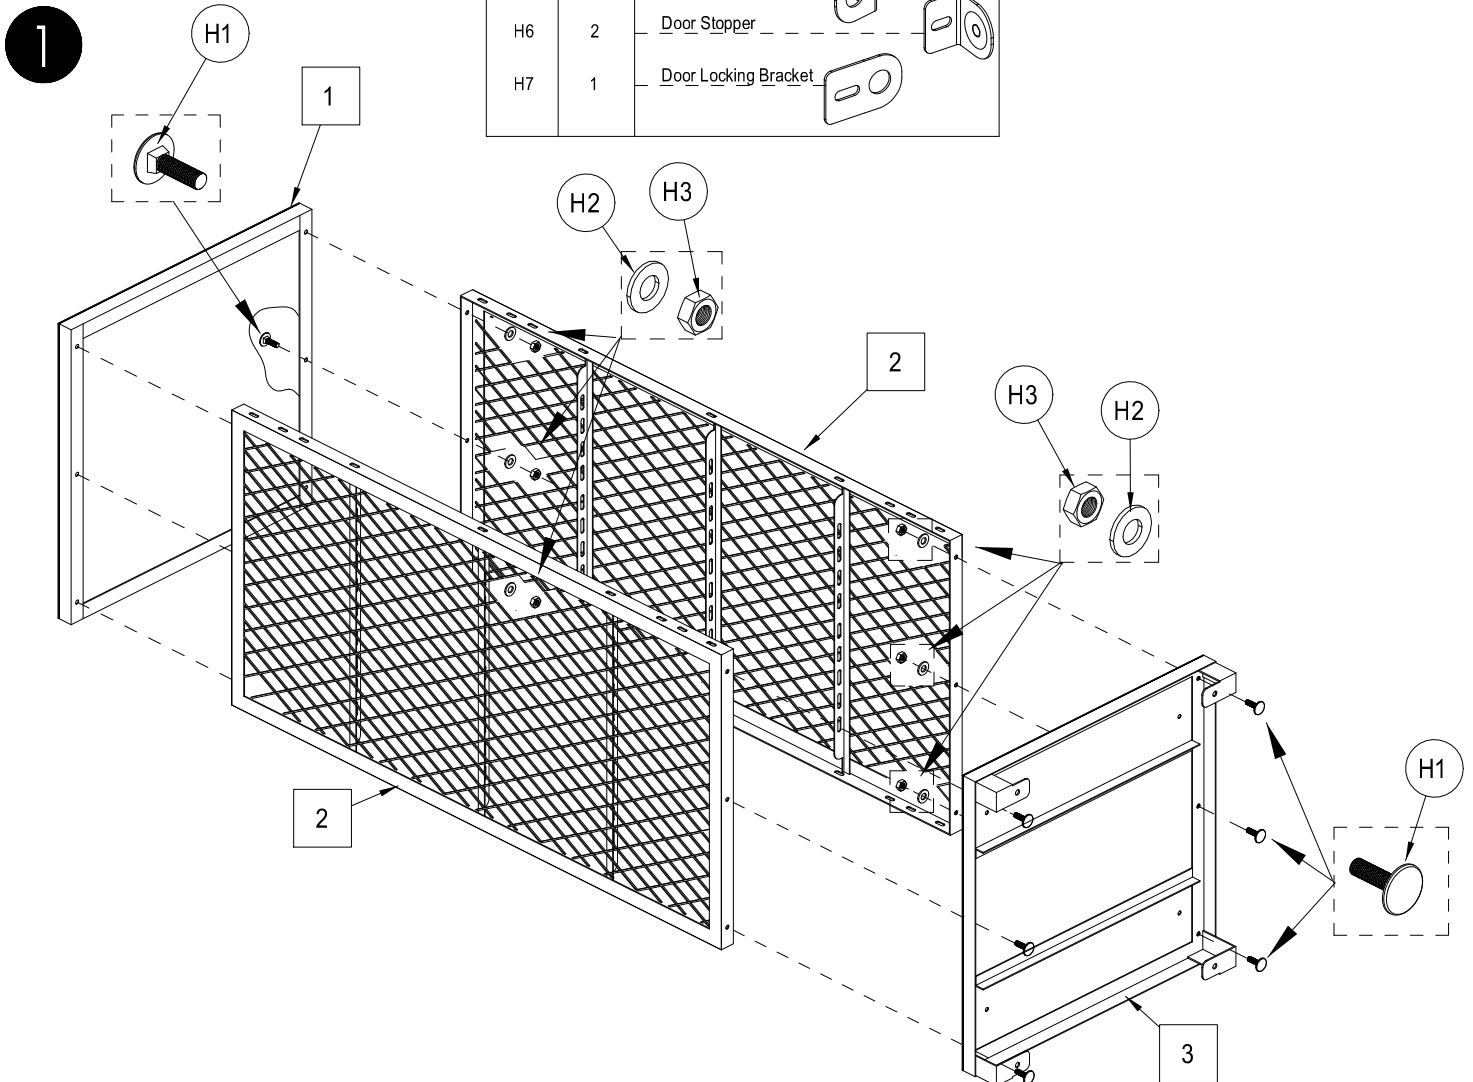

www.globalindustrial.com

1-800-645-2986

CYLINDER STORAGE CABINET

Single Door Vertical, 9 Cylinder Capacity

Model 270256

CONTENTS		
REF.	QTY.	DESCRIPTION
1	1	TOP
2	2	SIDE PANEL
3	1	BOTTOM
4	1	BACK PANEL
5	1	DOOR
6	1	HANDLE
H1	34	1/4 - 20 Carriage Bolt 
H2	36	1/4 - 20 Hex Nut 
H3	36	Washer 
H4	2	Hinge 
H5	1	Cabinet Locking Bracket 
H6	2	Door Stopper 
H7	1	Door Locking Bracket 