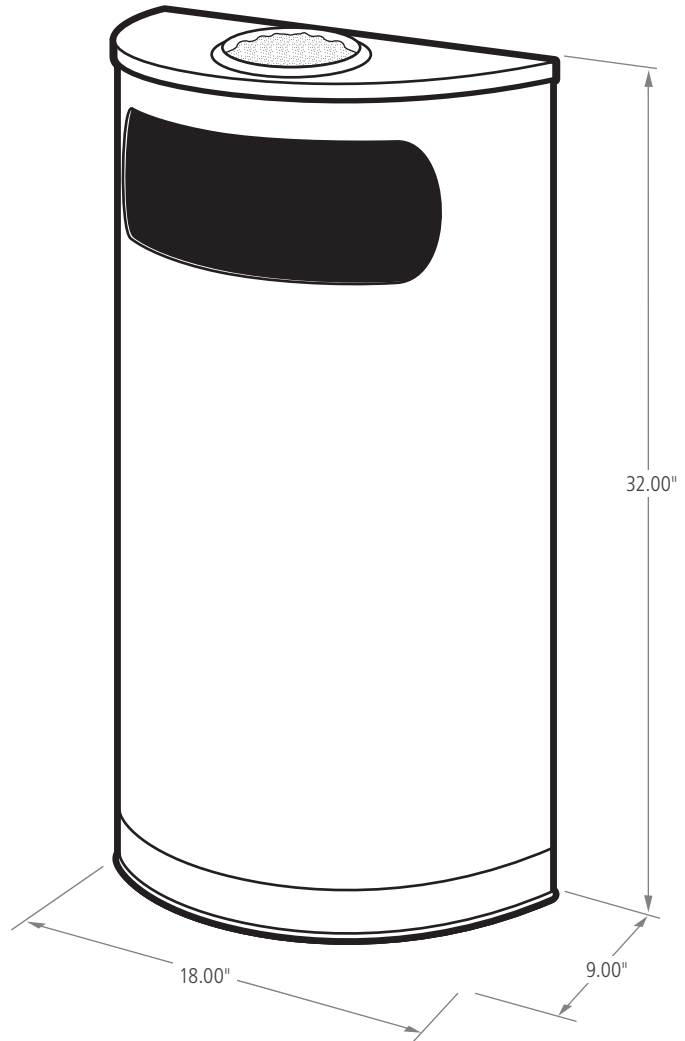

HALF ROUNDS

ASH/TRASH

The Half Rounds Series decorative refuse container fits flush against walls to conserve space. The sleek and functional design of this receptacle blends seamlessly with upscale and modern indoor facilities.

FEATURES AND BENEFITS:

FEATURES

- Sand pan can be removed from Ash/Trash style for easy cleaning and waste disposal
- Heavy-gauge, fire-safe steel
- Leak-proof galvanized or rigid plastic liner included to contain liquids and keep the surrounding area cleaner
- Adjustable leg levelers create stability on uneven surfaces
- Shipped fully assembled

ADA COMPLIANT

GALLONS	LENGTH (in.)	WIDTH (in.)	HEIGHT (in.)
9G	18.00	9.00	32.00

build your own ▶ rubbermaidcommercial.com/customize