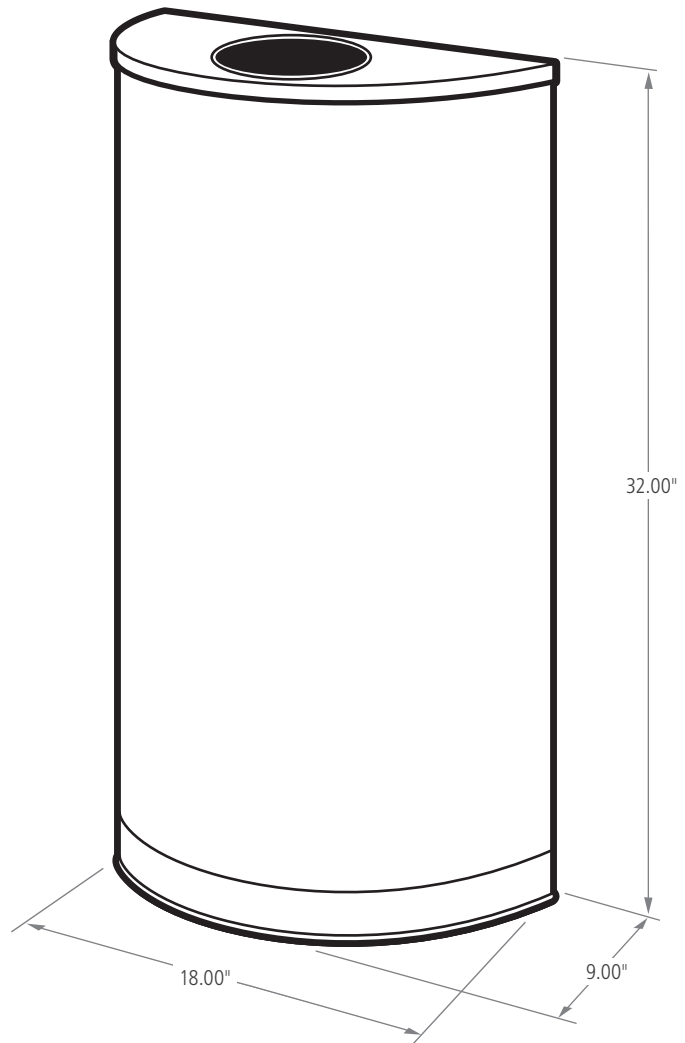

HALF ROUNDS

OPEN TOP

The Half Rounds Series decorative refuse container fits flush against walls to conserve space. The sleek and functional design of this receptacle blends seamlessly with upscale and modern indoor facilities.

FEATURES AND BENEFITS:

FEATURES

- The Open Top style has a large opening for easy waste disposal
- Heavy-gauge, fire-safe steel
- Leak-proof galvanized or rigid plastic liner included to contain liquids and keep the surrounding area cleaner
- Adjustable leg levelers create stability on uneven surfaces
- Shipped fully assembled

ADA COMPLIANT

GALLONS	LENGTH (in.)	WIDTH (in.)	HEIGHT (in.)
12G	18.00	9.00	32.00

build your own ▶ rubbermaidcommercial.com/customize