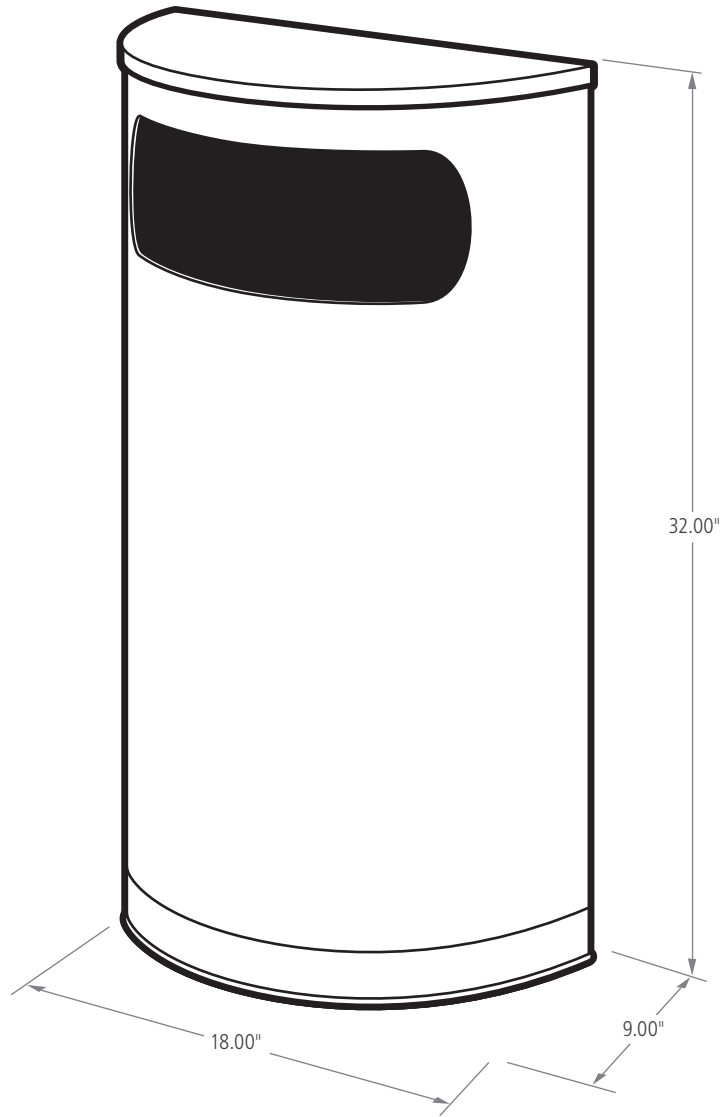

HALF ROUNDS

FLAT TOP

The Half Rounds Series decorative refuse container fits flush against walls to conserve space. The sleek and functional design of this receptacle blends seamlessly with upscale and modern indoor facilities.

ADA COMPLIANT

GALLONS	LENGTH (in.)	WIDTH (in.)	HEIGHT (in.)
9G	18.00	9.00	32.00

build your own ▶ rubbermaidcommercial.com/customize

HALF ROUNDS

FLAT TOP

STANDARD COLOR OPTIONS

SKU #	DESCRIPTION	LINER	COLOR	GALLONS	WEIGHT (lbs.)	LENGTH (in.)	WIDTH (in.)	HEIGHT (in.)
FGS08SSSPL	HALF ROUND 34L/9G	METAL	STAINLESS STEEL	9	26.00	18.00	9.00	32.00
FGS0820PLBK	HALF ROUND 34L/9G	PLASTIC	BLACK GLOSS WITH CHROME TRIM	9	26.00	18.00	9.00	32.00
FGS0810PLBK	HALF ROUND 34L/9G	METAL/PLASTIC	BLACK GLOSS WITH BRASS TRIM	9	26.00	18.00	9.00	32.00
FGS0810PLCR	HALF ROUND 34L/9G	METAL/PLASTIC	CRIMSON GLOSS WITH BRASS TRIM	9	26.00	18.00	9.00	32.00
FGS0820PLANT	HALF ROUND 34L/9G	PLASTIC	ANTHRACITE METALLIC WITH CHROME TRIM	9	26.00	18.00	9.00	32.00
FGS08SBSPL	HALF ROUND 34L/9G	PLASTIC	SATIN BRASS STAINLESS STEEL	9	26.00	18.00	9.00	32.00

BUILD YOUR OWN RUBBERMAIDCOMMERCIAL.COM/CUSTOMIZE

HALF ROUNDS

ASH/TRASH

The Half Rounds Series decorative refuse container fits flush against walls to conserve space. The sleek and functional design of this receptacle blends seamlessly with upscale and modern indoor facilities.

BUILD YOUR OWN [▶RUBBERMAIDCOMMERCIAL.COM/CUSTOMIZE](https://www.rubbermaidcommercial.com/customize)

HALF ROUNDS

OPEN TOP

The Half Rounds Series decorative refuse container fits flush against walls to conserve space. The sleek and functional design of this receptacle blends seamlessly with upscale and modern indoor facilities.