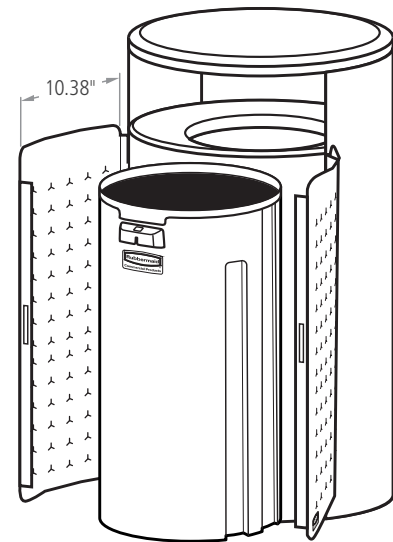

\*33G SHOWN

GALLONS	LENGTH (in.)	WIDTH (in.)	HEIGHT (in.)	DOOR OPENING (in.)
23G	23.22	23.22	43.77	10.38
33G*	23.22	23.22	49.77	10.38
45G	25.22	25.22	49.77	11.27

LID OPENING MEASUREMENT IS THE SAME FOR ALL SIZES.