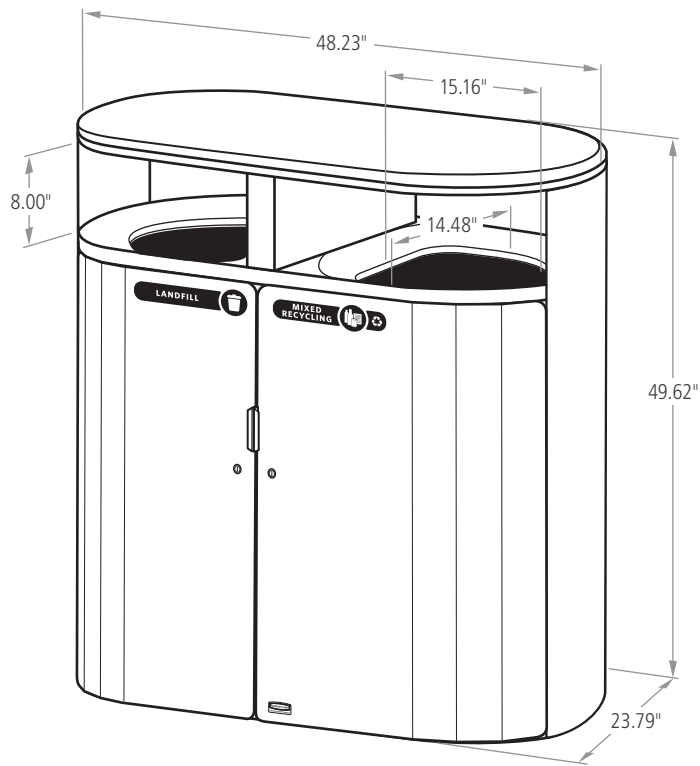

RESIST™

FAN PILL – RECYCLING

The Resist™ decorative waste container combines years-long durability with a designer look for a container that will fit within any environment. The fan design is crafted with thick-gauge, dent-resistant materials to guarantee top-quality performance for up to five years.

FEATURES AND BENEFITS:

- **Dent-Resistant:** Proprietary design resists up to 500 lbs of sustained blunt force
- **Corrosion-Resistant:** Guaranteed to resist rust and corrosion for 5 years
- **Graffiti- and Stain-Resistant:** Special coating defends surface from graffiti and everyday stains by enabling easy removal of common stains, acrylic paint, and permanent marker
- **Superior UV Protection:** Advanced coating maintains color vibrancy 2x longer than our standard coating
- The robust, permanently fixed rain hood prevents leaves and other environmental debris from entering the receptacle
- The stainless steel lock helps keep vandals out, while the anchor kit secures the container to the ground
- Easy-access front door allows for quicker, more ergonomic emptying of waste
- Rigid plastic liners with venting channels allow for easy lifting of liner bags to speed up waste removal
- Recycling labels provide visual cues to aid in increasing waste diversion rates

GALLONS	LENGTH (in.)	WIDTH (in.)	HEIGHT (in.)	DOOR OPENING (in.)
66G	48.23	23.79	49.62	22.31

ADA COMPLIANT

BUILD YOUR OWN ▶ RUBBERMAIDCOMMERCIAL.COM/CUSTOMIZE