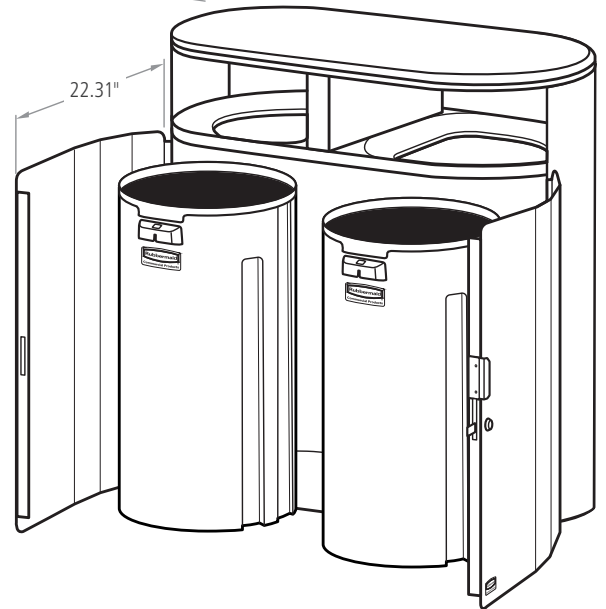

RESIST™

FAN PILL – RECYCLING

The Resist™ decorative waste container combines years-long durability with a designer look for a container that will fit within any environment. The fan design is crafted with thick-gauge, dent-resistant materials to guarantee top-quality performance for up to five years.

FEATURES AND BENEFITS:

- **Dent-Resistant:** Proprietary design resists up to 500 lbs of sustained blunt force
- **Corrosion-Resistant:** Guaranteed to resist rust and corrosion for 5 years
- **Graffiti- and Stain-Resistant:** Special coating defends surface from graffiti and everyday stains by enabling easy removal of common stains, acrylic paint, and permanent marker
- **Superior UV Protection:** Advanced coating maintains color vibrancy 2x longer than our standard coating
- The robust, permanently fixed rain hood prevents leaves and other environmental debris from entering the receptacle
- The stainless steel lock helps keep vandals out, while the anchor kit secures the container to the ground
- Easy-access front door allows for quicker, more ergonomic emptying of waste
- Rigid plastic liners with venting channels allow for easy lifting of liner bags to speed up waste removal
- Recycling labels provide visual cues to aid in increasing waste diversion rates

GALLONS	LENGTH (in.)	WIDTH (in.)	HEIGHT (in.)	DOOR OPENING (in.)
66G	48.23	23.79	49.62	22.31

ADA COMPLIANT

BUILD YOUR OWN ▶ RUBBERMAIDCOMMERCIAL.COM/CUSTOMIZE