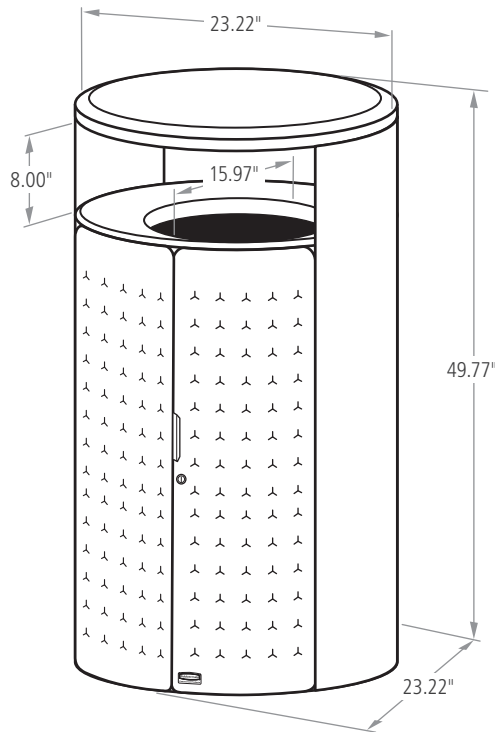

\*33G SHOWN

GALLONS	LENGTH (in.)	WIDTH (in.)	HEIGHT (in.)	DOOR OPENING (in.)
23G	23.22	23.22	43.77	10.38
33G*	23.22	23.22	49.77	10.38
45G	25.22	25.22	49.77	11.27

LID OPENING MEASUREMENT IS THE SAME FOR ALL SIZES.