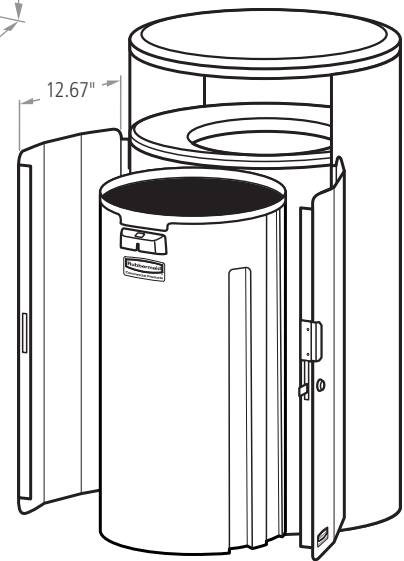

RESIST™

FAN ROUND

The Resist™ decorative waste container combines years-long durability with a designer look for a container that will fit within any environment. The fan design is crafted with thick-gauge, dent-resistant materials to guarantee top-quality performance for up to five years.

FEATURES AND BENEFITS:

- **Dent-Resistant:** Proprietary design resists up to 500 lbs of sustained blunt force
- **Corrosion-Resistant:** Guaranteed to resist rust and corrosion for 5 years
- **Graffiti- and Stain-Resistant:** Special coating defends surface from graffiti and everyday stains by enabling easy removal of common stains, acrylic paint, and permanent marker
- **Superior UV Protection:** Advanced coating maintains color vibrancy 2x longer than our standard coating
- The robust, permanently fixed rain hood prevents leaves and other environmental debris from entering the receptacle
- The stainless steel lock helps keep vandals out, while the anchor kit secures the container to the ground
- Easy-access front door allows for quicker, more ergonomic emptying of waste
- Rigid plastic liners with venting channels allow for easy lifting of liner bags to speed up waste removal

*33G SHOWN

GALLONS	LENGTH (in.)	WIDTH (in.)	HEIGHT (in.)	DOOR OPENING (in.)
23G	26.77	26.77	43.49	12.46
33G*	27.19	27.19	49.82	12.67
45G	29.19	29.19	49.82	13.67

LID OPENING MEASUREMENT IS THE SAME FOR ALL SIZES.

BUILD YOUR OWN ▶ RUBBERMAIDCOMMERCIAL.COM/CUSTOMIZE