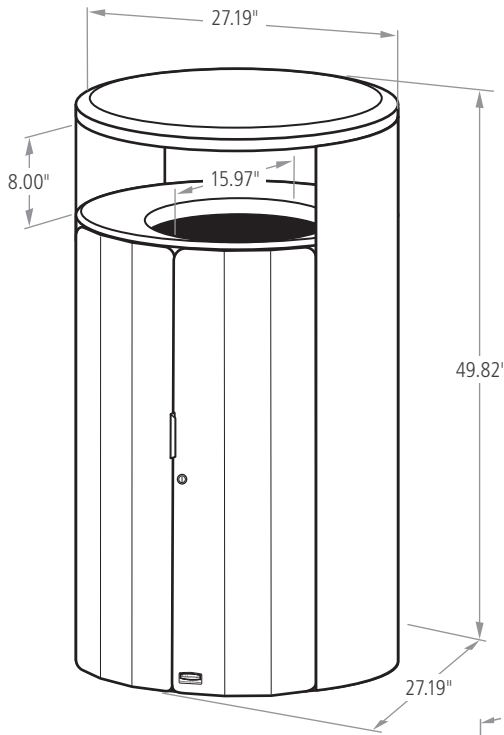

RESIST™

FAN ROUND

The Resist™ decorative waste container combines years-long durability with a designer look for a container that will fit within any environment. The fan design is crafted with thick-gauge, dent-resistant materials to guarantee top-quality performance for up to five years.

FEATURES AND BENEFITS:

- **Dent-Resistant:** Proprietary design resists up to 500 lbs of sustained blunt force
- **Corrosion-Resistant:** Guaranteed to resist rust and corrosion for 5 years
- **Graffiti- and Stain-Resistant:** Special coating defends surface from graffiti and everyday stains by enabling easy removal of common stains, acrylic paint, and permanent marker
- **Superior UV Protection:** Advanced coating maintains color vibrancy 2x longer than our standard coating
- The robust, permanently fixed rain hood prevents leaves and other environmental debris from entering the receptacle
- The stainless steel lock helps keep vandals out, while the anchor kit secures the container to the ground
- Easy-access front door allows for quicker, more ergonomic emptying of waste
- Rigid plastic liners with venting channels allow for easy lifting of liner bags to speed up waste removal

*33G SHOWN

GALLONS	LENGTH (in.)	WIDTH (in.)	HEIGHT (in.)	DOOR OPENING (in.)
23G	26.77	26.77	43.49	12.46
33G*	27.19	27.19	49.82	12.67
45G	29.19	29.19	49.82	13.67

LID OPENING MEASUREMENT IS THE SAME FOR ALL SIZES.

BUILD YOUR OWN ▶ RUBBERMAIDCOMMERCIAL.COM/CUSTOMIZE