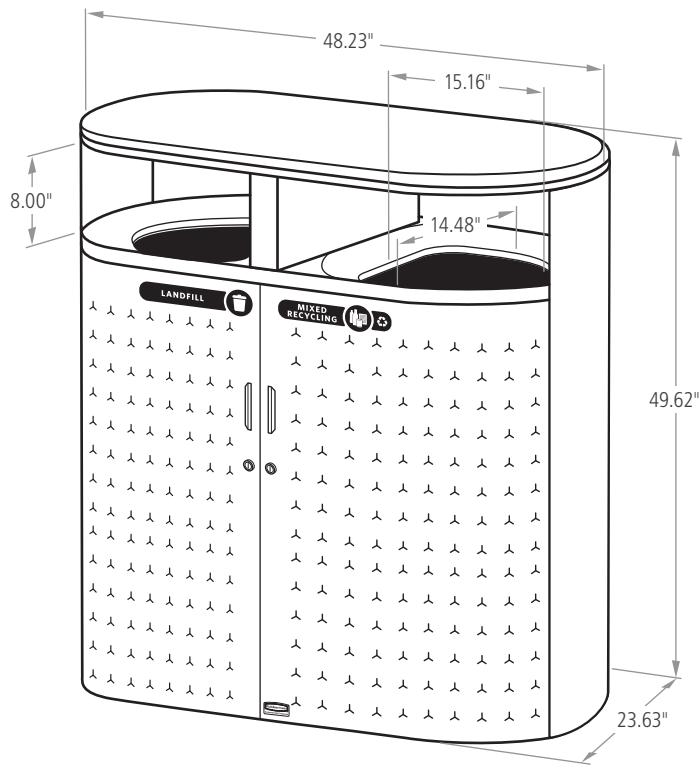

RESIST™

SHIELD PILL – RECYCLING

The Resist™ decorative waste container combines years-long durability with a designer look for a container that will fit within any environment. The shield design guarantees top-quality performance and corrosion resistance for five years, and offers perforated panels that further complement a facility's decor.

FEATURES AND BENEFITS:

- **Corrosion-Resistant:** Guaranteed to resist rust and corrosion for 5 years
- **Graffiti- and Stain-Resistant:** Special coating defends surface from graffiti and everyday stains by enabling easy removal of common stains, acrylic paint, and permanent marker
- **Superior UV Protection:** Advanced coating maintains color vibrancy 2x longer than our standard coating
- The robust, permanently fixed rain hood prevents leaves and other environmental debris from entering the receptacle
- The stainless steel lock helps keep vandals out, while the anchor kit secures the container to the ground
- Easy-access front door allows for quicker, more ergonomic emptying of waste
- Rigid plastic liners with venting channels allow for easy lifting of liner bags to speed up waste removal
- Recycling labels provide visual cues to aid in increasing waste diversion rates

GALLONS	LENGTH (in.)	WIDTH (in.)	HEIGHT (in.)	DOOR OPENING (in.)
66G	48.23	23.63	49.62	21.09

BUILD YOUR OWN ▶ RUBBERMAIDCOMMERCIAL.COM/CUSTOMIZE