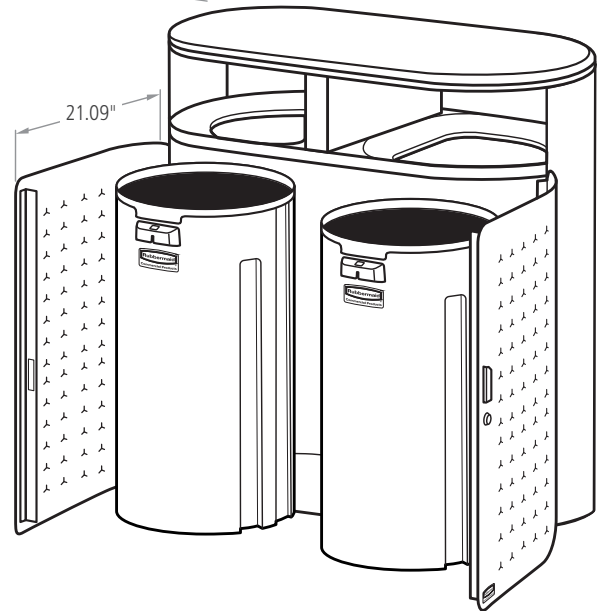

RESIST™

SHIELD PILL – RECYCLING

The Resist™ decorative waste container combines years-long durability with a designer look for a container that will fit within any environment. The shield design guarantees top-quality performance and corrosion resistance for five years, and offers perforated panels that further complement a facility's decor.

FEATURES AND BENEFITS:

- **Corrosion-Resistant:** Guaranteed to resist rust and corrosion for 5 years
- **Graffiti- and Stain-Resistant:** Special coating defends surface from graffiti and everyday stains by enabling easy removal of common stains, acrylic paint, and permanent marker
- **Superior UV Protection:** Advanced coating maintains color vibrancy 2x longer than our standard coating
- The robust, permanently fixed rain hood prevents leaves and other environmental debris from entering the receptacle
- The stainless steel lock helps keep vandals out, while the anchor kit secures the container to the ground
- Easy-access front door allows for quicker, more ergonomic emptying of waste
- Rigid plastic liners with venting channels allow for easy lifting of liner bags to speed up waste removal
- Recycling labels provide visual cues to aid in increasing waste diversion rates

GALLONS	LENGTH (in.)	WIDTH (in.)	HEIGHT (in.)	DOOR OPENING (in.)
66G	48.23	23.63	49.62	21.09

BUILD YOUR OWN ▶ RUBBERMAIDCOMMERCIAL.COM/CUSTOMIZE