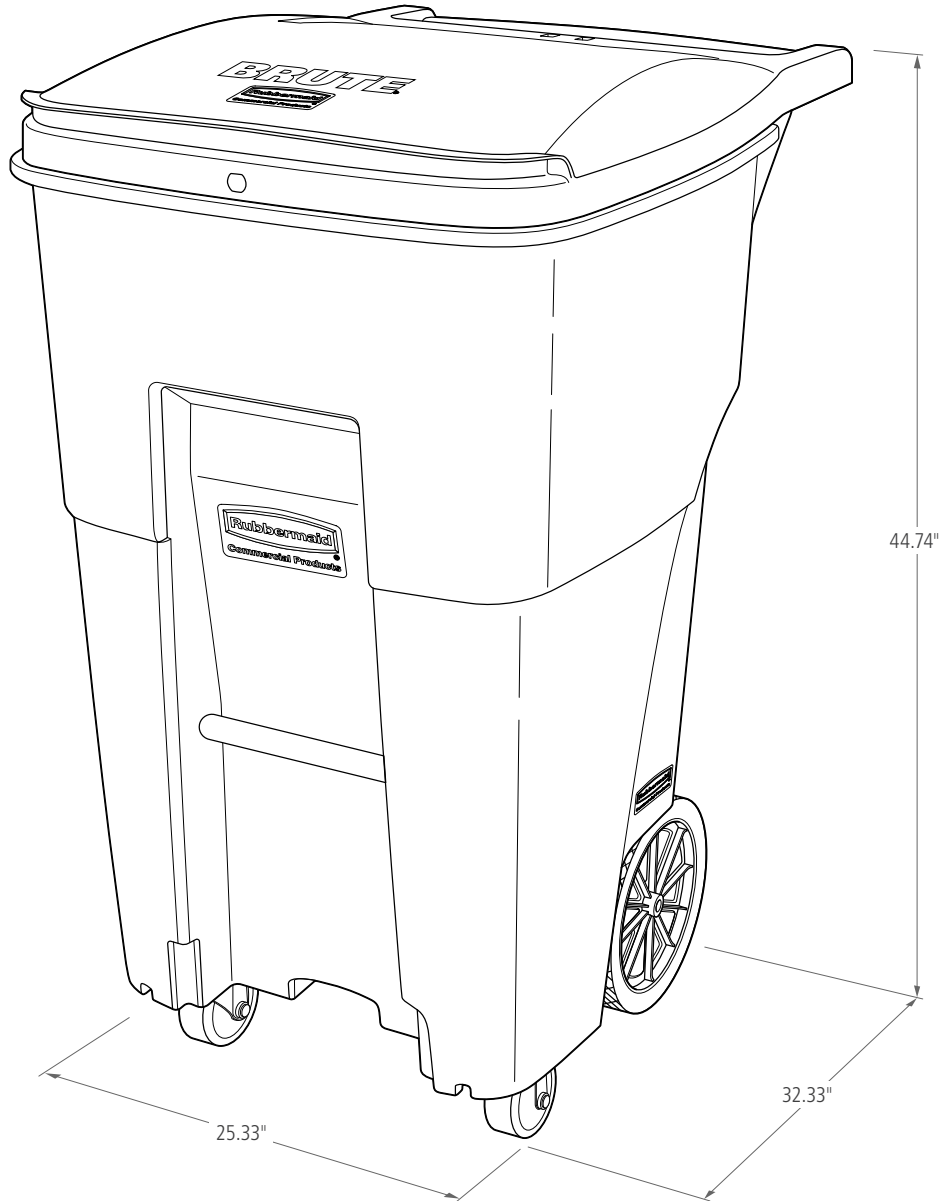

BRUTE MEDICAL WASTE ROLLOUT WITH CASTERS

BRUTE Medical Waste Rollouts with Casters are designed for use in the healthcare industry. Locking lids keep regulated medical waste secure, smooth contours make cleaning easier, and front swivel casters enable balanced maneuverability.

Features and Benefits:

- Heavy-duty wheels with high-performance treads are optimized for use indoors and outdoors
- Reinforced rim for superior structural integrity and robust lid designed for added strength
- Rollout lids open fully and stay in place to prevent swinging during transport
- Compliant with ANSI Standard Z245.60 (Types B and G) for compatibility with auto-lifters
- Smooth contours and seamless construction make cleaning easier and quicker, to improve staff productivity
- Designed with an ergonomic handle for comfortable push or pull operation
- Locking lid with key allows for secure transportation of medical waste
- Swivel casters at the front of the container distribute weight evenly and allow for more controlled use

BRUTE MEDICAL WASTE ROLLOUT WITH CASTERS

SKU #	DESCRIPTION	COLOR	CAPACITY GAL	LENGTH IN	WIDTH IN	HEIGHT IN	WEIGHT LB	PACK SIZE
1971977	BRUTE 65G MEDICAL WASTE ROLLOUT W/CASTERS	RED	65G	32.33	25.33	44.74	36.00	1
1972000	BRUTE 95G MEDICAL WASTE ROLLOUT W/CASTERS	RED	95G	37.15	28.60	46.02	44.00	1