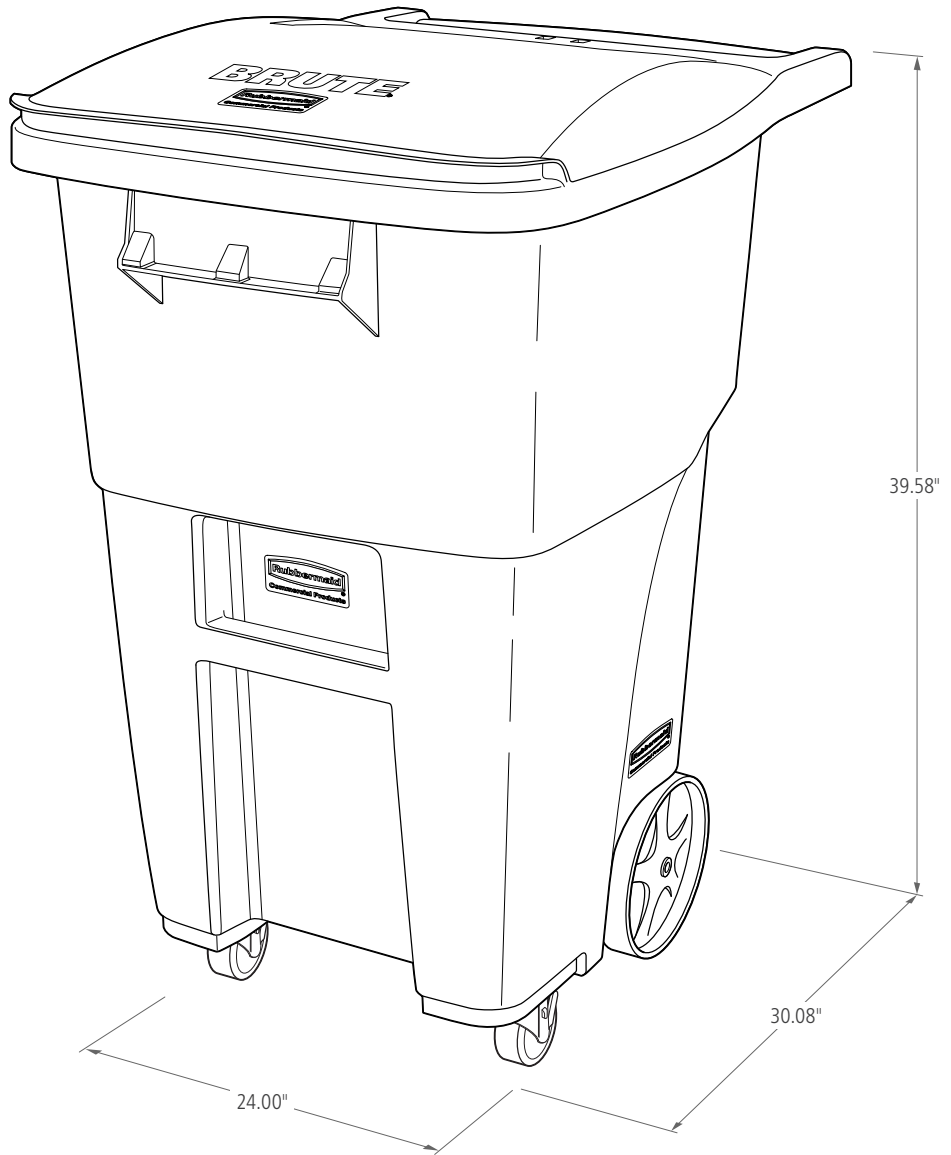

BRUTE ROLLOUT WITH CASTERS

BRUTE Rollouts with Casters are ideal for collecting, consolidating, and transporting heavy facility waste. Front swivel casters distribute weight evenly for superior mobility and handling.

Features and Benefits:

- Heavy-duty wheels with high-performance treads are optimized for use indoors and outdoors
- Reinforced rim for superior structural integrity and robust lid designed for added strength
- Rollout lids open fully and stay in place to prevent swinging during transport
- Compliant with ANSI Standard Z245.60 (Types B and G) for compatibility with auto-lifters
- Smooth contours and seamless construction make cleaning easier and quicker, to improve staff productivity
- Designed with an ergonomic handle for comfortable push or pull operation
- High-quality materials plus a UV inhibitor extend the life of the container
- Swivel casters at the front of the container allow for more controlled use

BRUTE 50-Gallon Rollout with Casters

BRUTE ROLLOUT WITH CASTERS

SKU #	DESCRIPTION	COLOR	CAPACITY	LENGTH	WIDTH	HEIGHT	WEIGHT	PACK SIZE				
			GAL						IN	IN	IN	LB
1971947	BRUTE 32G ROLLOUT WITH CASTERS	GRAY	32G	28.56	20.62	37.16	20.70	2				
1971949	BRUTE 32G ROLLOUT WITH CASTERS	BLUE	32G	28.56	20.62	37.16	20.70	2				
1971959	BRUTE 50G ROLLOUT WITH CASTERS	GRAY	50G	30.08	24.00	39.58	29.00	2				
1971961	BRUTE 50G ROLLOUT WITH CASTERS	BLUE	50G	30.08	24.00	39.58	29.00	2				
1971971	BRUTE 65G ROLLOUT WITH CASTERS	GRAY	65G	32.33	25.33	44.74	36.00	1				
1971973	BRUTE 65G ROLLOUT WITH CASTERS	BLUE	65G	32.33	25.33	44.74	36.00	1				
1971994	BRUTE 95G ROLLOUT WITH CASTERS	GRAY	95G	37.15	28.60	46.02	44.00	1				
1971996	BRUTE 95G ROLLOUT WITH CASTERS	BLUE	95G	37.15	28.60	46.02	44.00	1