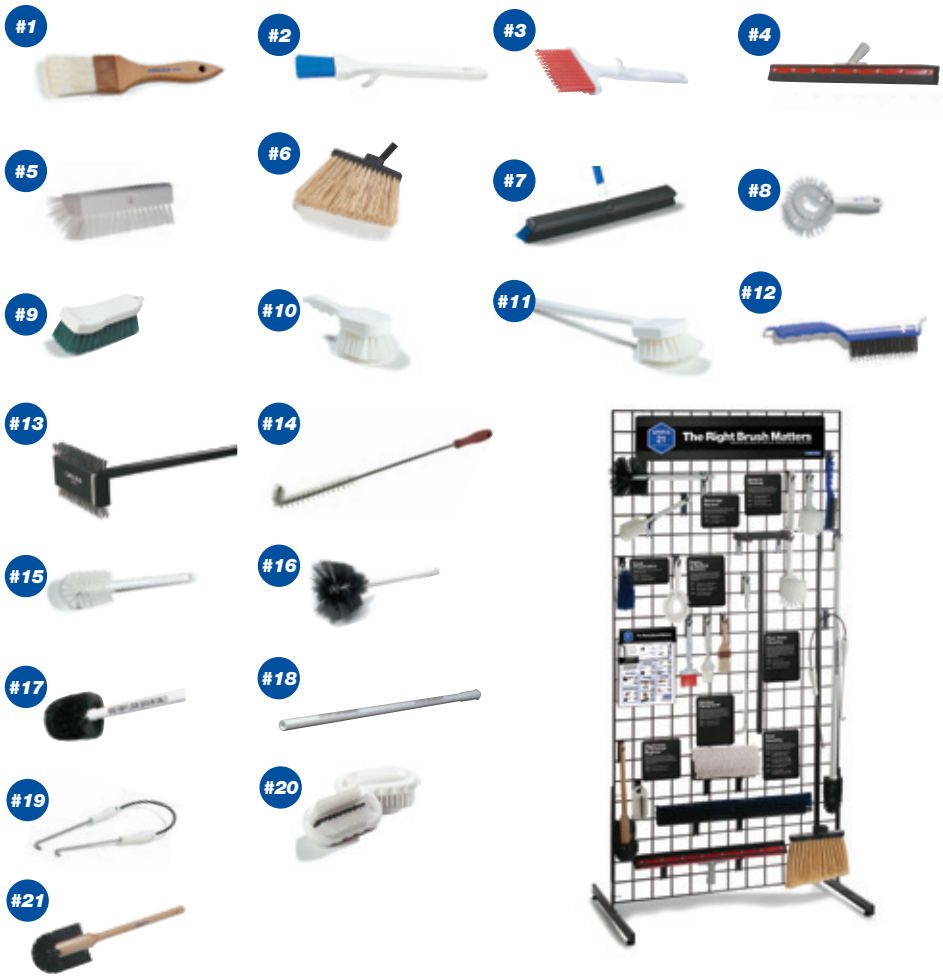

Color Coded

Reduce risk of cross-contamination

21 Key Brush Kit

- #1** 4037400 • Hot Use
- #2** 4040102 • Cold Use
- #3** 4040505 • Silicone Basting Brush
- #4** 4008200* • 24" Double Foam
- #5** 4042302* • Hi-Lo™ Floor
- #6** 3688500 • Duo-Sweep™
- #7** 4188100* • 24" Omni® Floor
Use with 4526700 60" Metal-Tipped Handle
- #8** 4016402 • Vegetable Brush
- #9** 4052102 • 6" Cutting Board Brush
- #10** 4054102 • 8" Polyester Scrub Brush
- #11** 4050102 • 20" Polyester Scrub Brush
- #12** 4067100 • Scratch Brush w/Scraper
- #13** 4029000 • Broiler Master
- #14** 4011100 • L-Tipped Fryer Brush
- #15** 4000002 • 12" Carafe/Bottle Brush
- #16** 4002500 • Coffee Decanter Brush
- #17** 4014600 • Floor Drain Brush
- #18** 4023600 • 36" Plastic Drain Brush Handle
- #19** 4014402 • Drain Opening Tool
- #20** 4002000 • Hand and Nail Brush
- #21** 4014000 • Polyester Bowl Brush