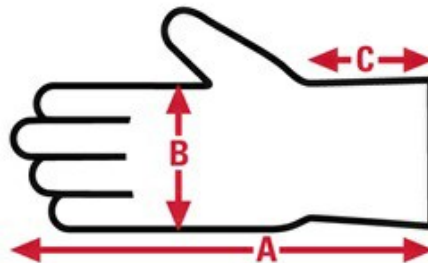

**MCR
SAFETY**

7800

Dotted Specification Sheet

PRODUCT DESCRIPTION:

Brown jersey gloves have been used for generations as a light weight, comfortable option for light duty. Brown jersey gloves are available in many weights, patterns, and even some with dots for grip. The 7800 is a clute pattern glove. The cotton/polyester blend is excellent for laundering. The 7800 features dots on the palm and forefinger for grip and abrasion resistance.

FEATURES:

- Dotted palm and Forefinger for Grip and Abrasion Resistance
- Breathable
- Clute pattern

APPLICATIONS:

Agriculture, Automotive, Carpentry, Construction, Farming, Janitorial, Landscaping, Salvage

TECHNICAL DATA FOR: 7800

Material Group	Cotton	Weight	8 oz
Product Type	Dotted		
Glove Size	Large		
Material	Jersey		
Pattern	Clute		
Thumb Style	Straight		

Item No:	Size:	A:	B:	C:	Case Weight	UOM Weight
----------	-------	----	----	----	-------------	------------