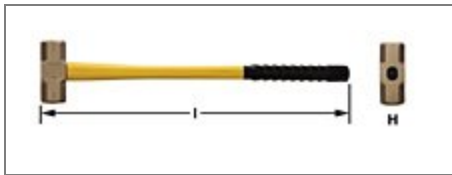

Item # H-71FG, Hammer, Sledge with Fiberglass Handle

Newly Re-Designed, AMPCO Strikeforce™ Sledge Hammers!

Now with Overstrike Protection, Non-Slip Super Grip® & Enhanced Force Transfer!

Grip It, Rip It, and Get The Job Done!™

Non-Sparking, Non-Magnetic, Corrosion-Resistant,
Sledge Hammer with Fiberglass Super Grip® Handle

Specifications

H (g)	3500
I (mm)	840
Wt (g)	4035
H (lbs)	8.00
I (in)	33
Wt (lbs)	8.90