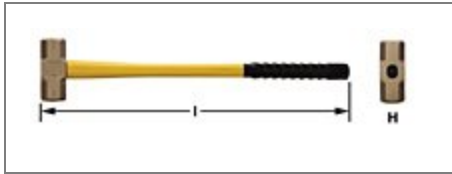

Item # H-70FG, Hammer, Sledge with Fiberglass Handle

Newly Re-Designed, AMPCO Strikeforce™ Sledge Hammers!

Now with Overstrike Protection, Non-Slip Super Grip® & Enhanced Force Transfer!

Grip It, Rip It, and Get The Job Done!™

Non-Sparking, Non-Magnetic, Corrosion-Resistant,
Sledge Hammer with Fiberglass Super Grip® Handle

Specifications

-

H (g)	3000
I (mm)	840
Wt (g)	3040
H (lbs)	6.00
I (in)	33
Wt (lbs)	6.70