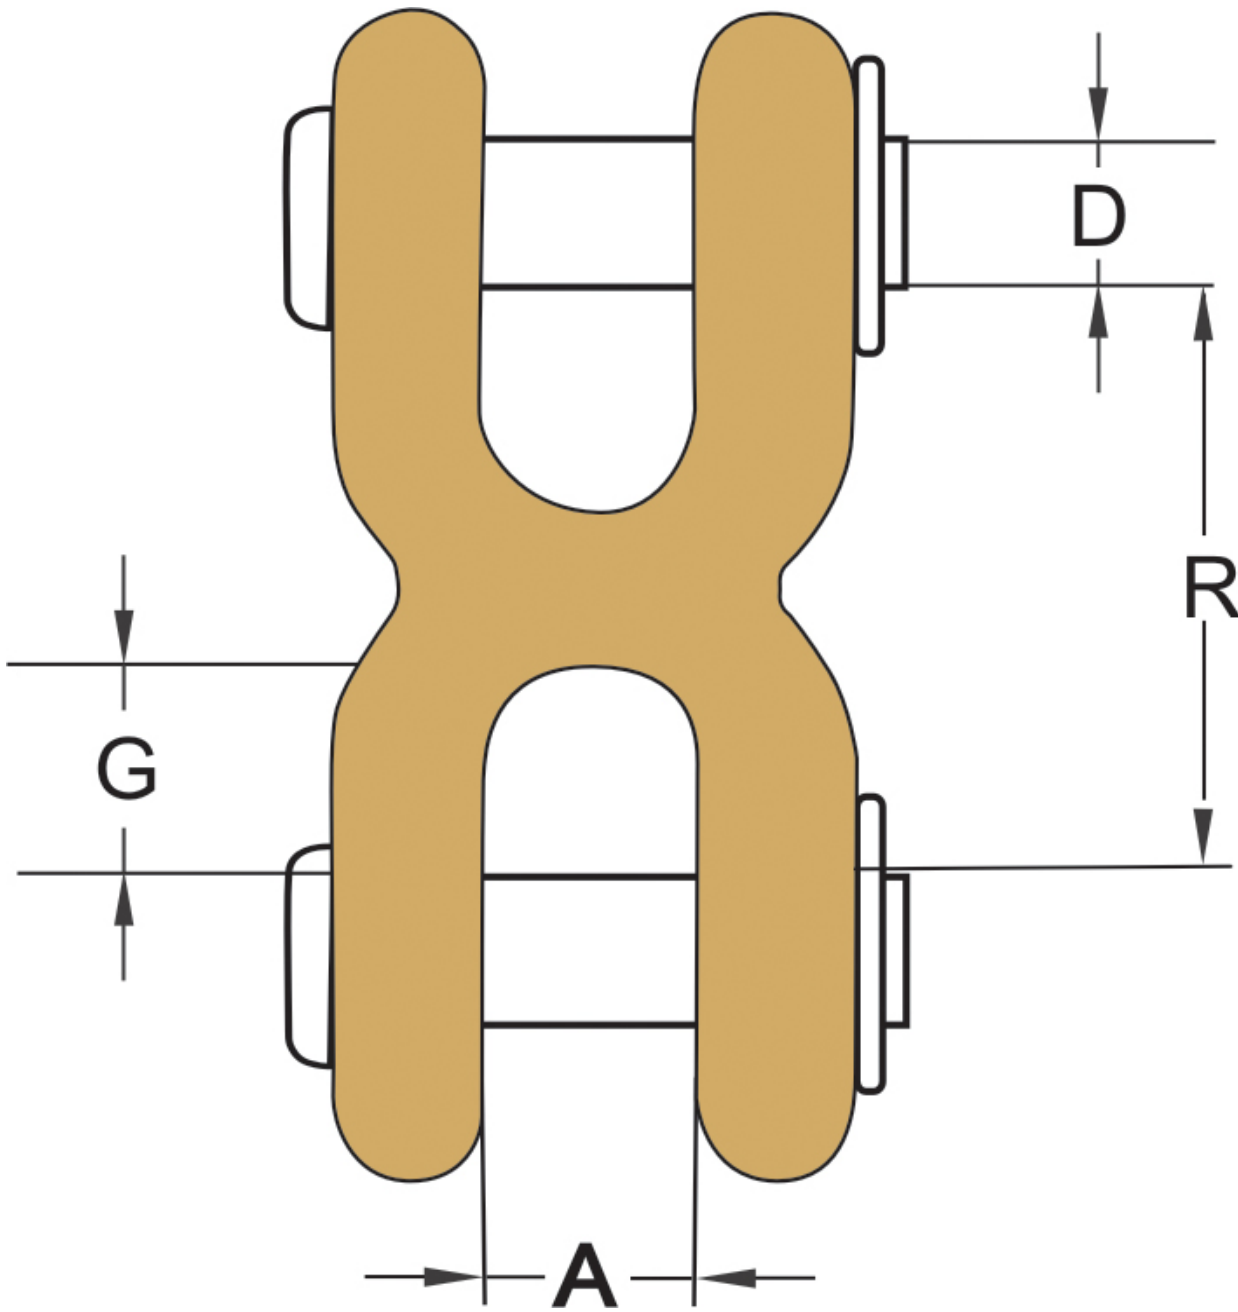

Item # 8057435, Transport (G70) Double Clevis Link

Chain Size Inches

3/8

Finish

Yellow Zinc

Dim A

0.53

Dim D