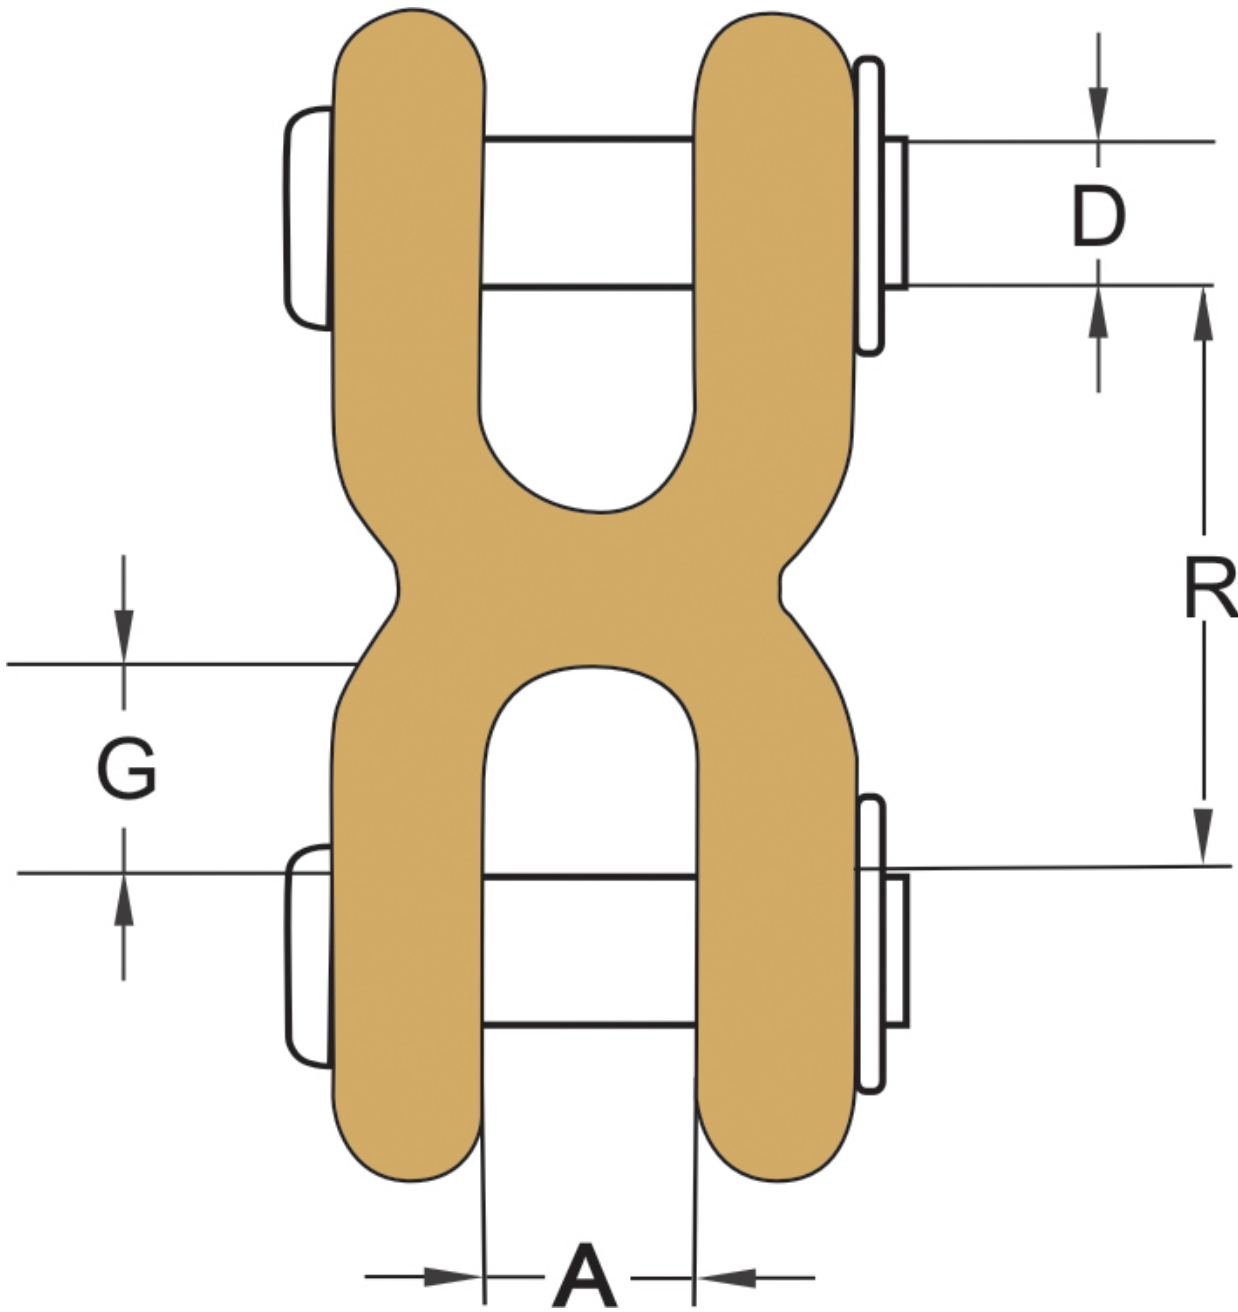

Item # 8057235, Transport (G70) Double Clevis Link

Chain Size Inches

1/4 - 5/16

Finish

Yellow Zinc

Dim A

0.47

Dim D