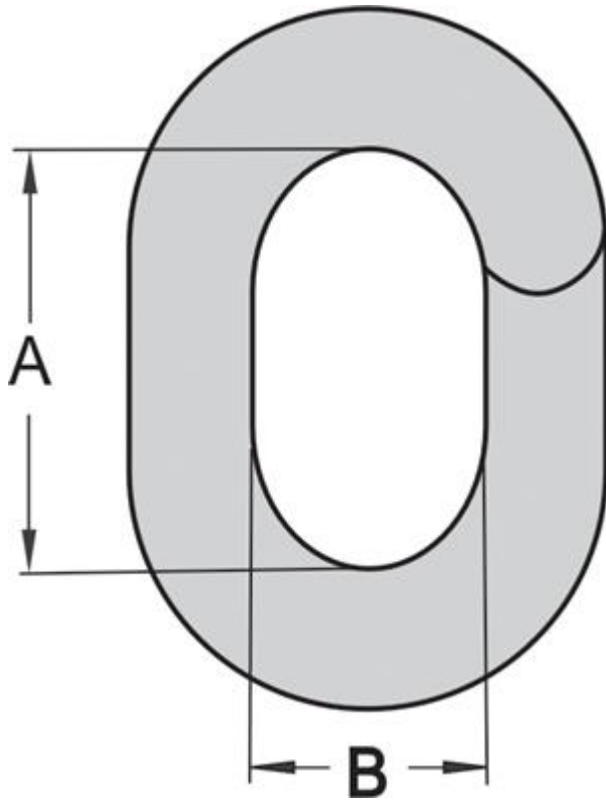

8030325

Trade Size (Inches)	5/16
Finish	Self Colored
Dim A	1.510
Dim B	0.730
Quantity Per Pkg.	50
Lbs. Per Ea.	0.15
Working Load Limit (Lbs.)	675
Working Load Limit (kg)	306