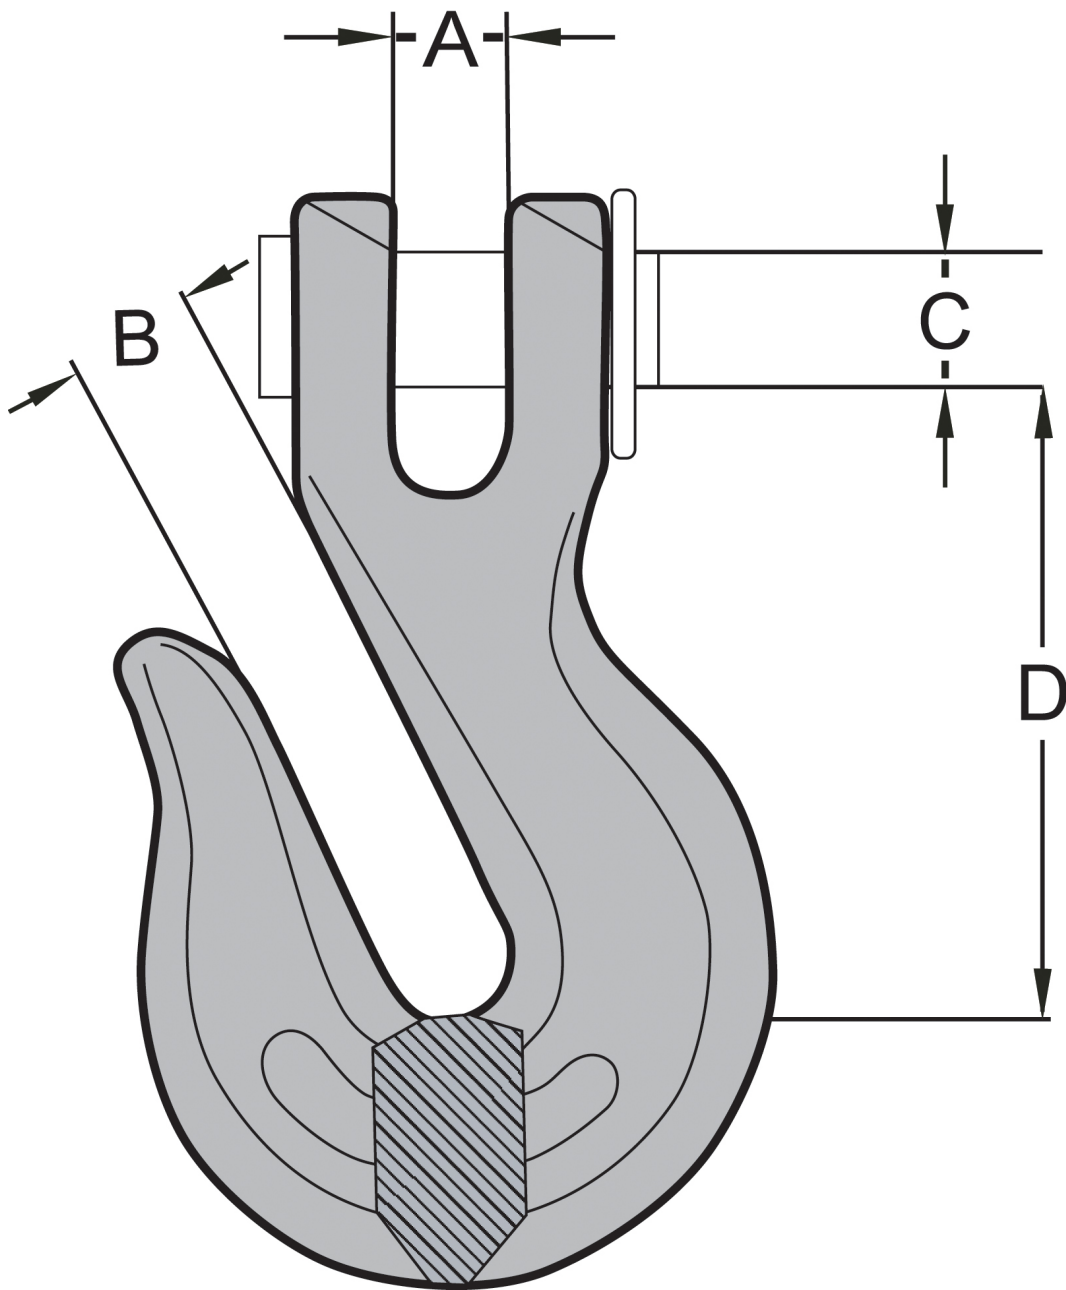

Item # 8024615, Transport (T80) Clevis Grab Hook - Domestic

8024615

Chain Size Inches

1/2

Finish

Self Colored

Dim A

0.59

Dim B

0.66

Dim C

0.59

Dim D

3.31

Quantity Per Pkg.

10