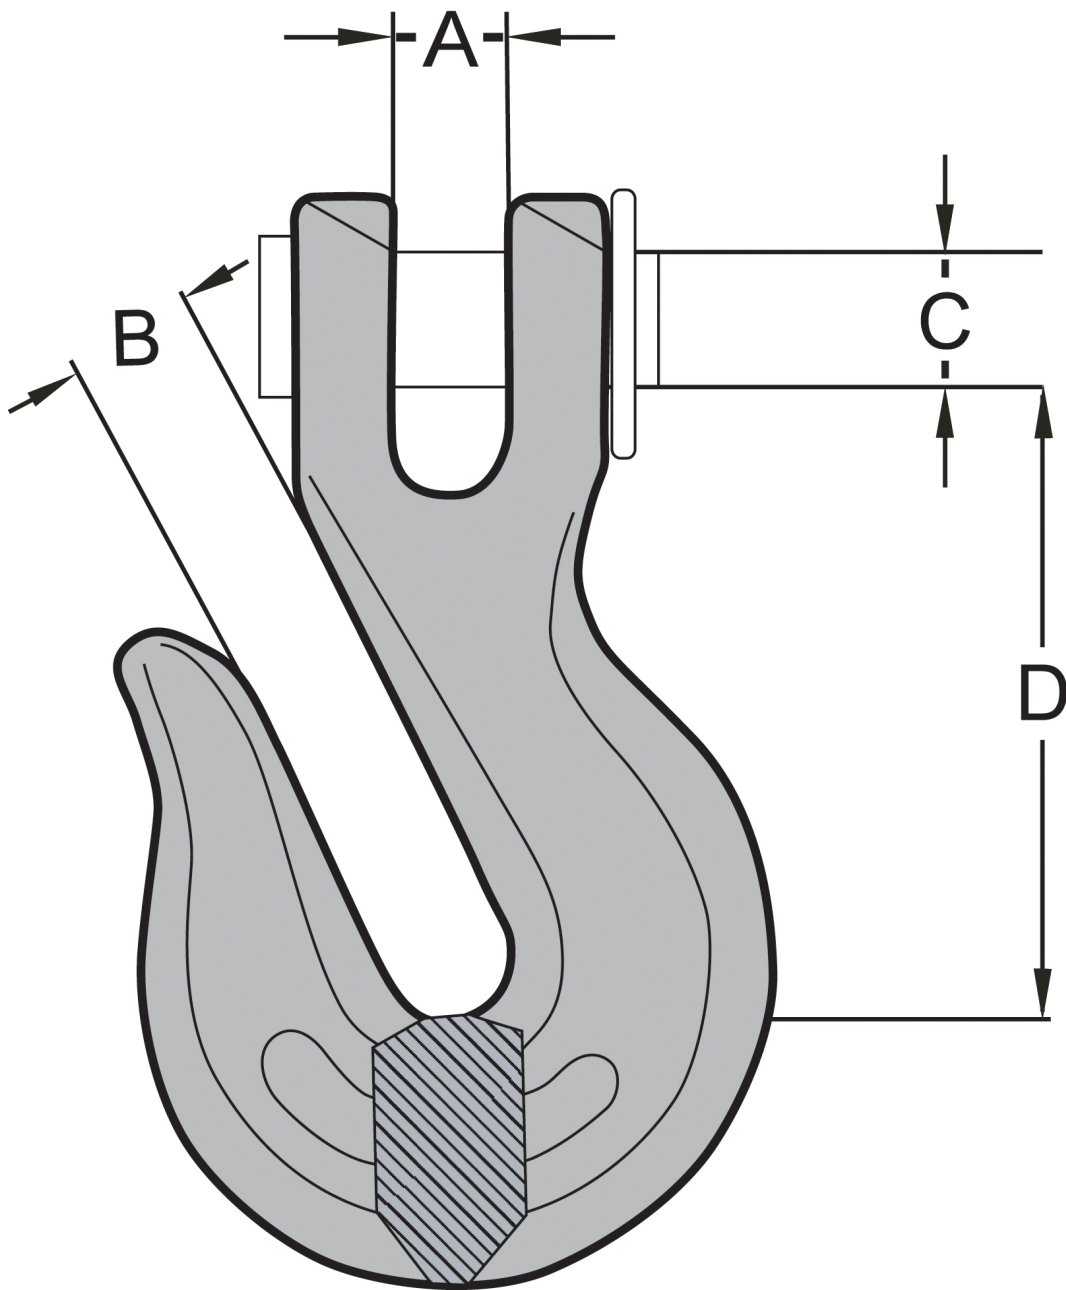

Item # 8023615, G43 Clevis Grab Hook

8023615

Chain Size Inches

1/2

Finish

Self Colored

Dim A

0.75