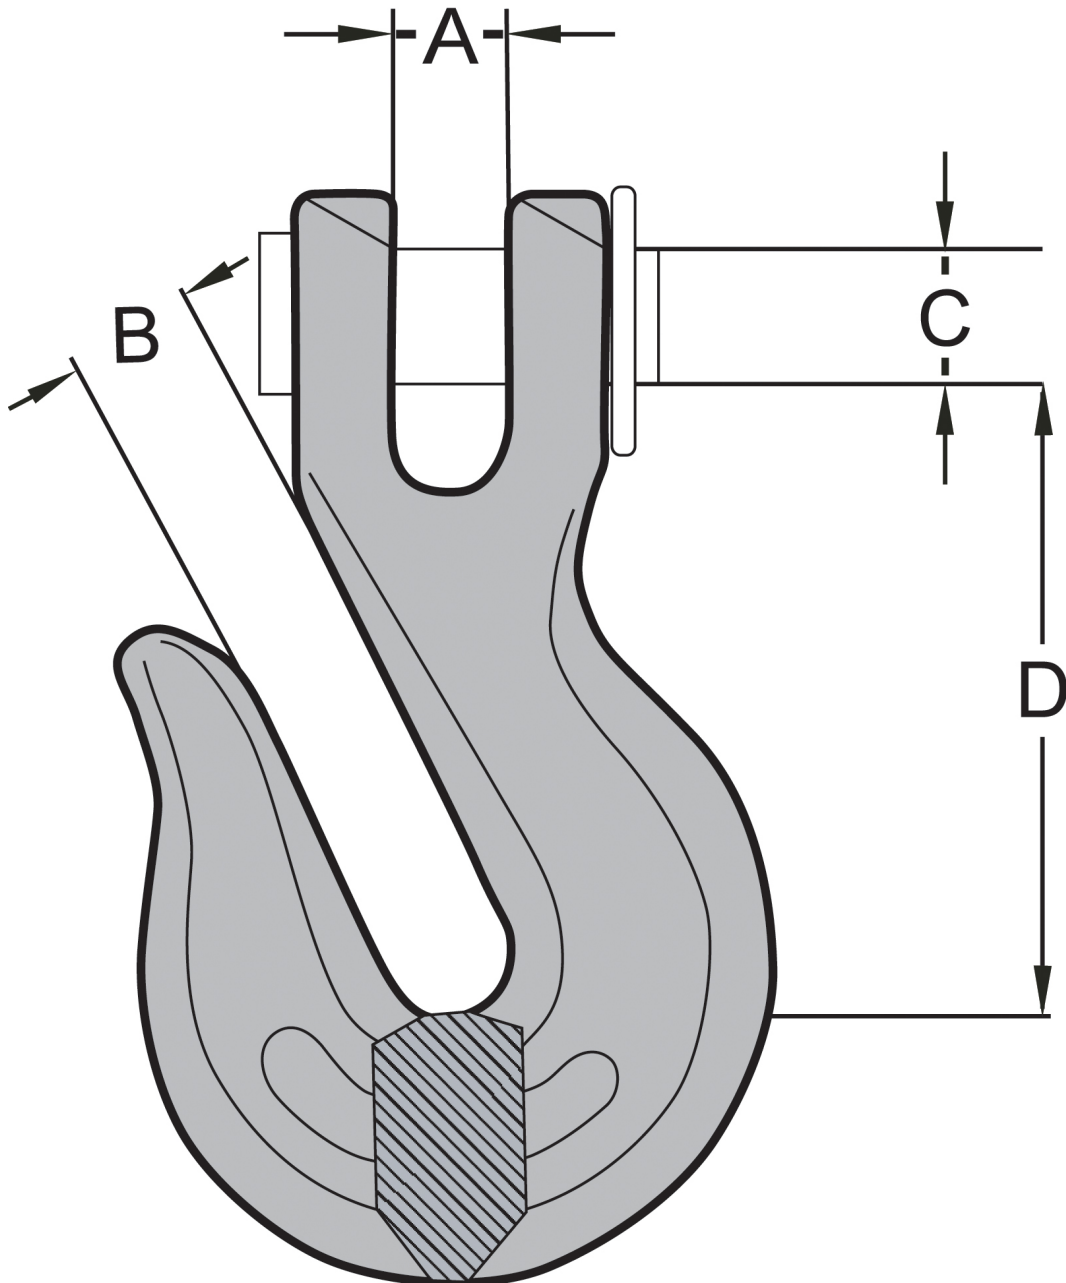

Item # 8022415, Transport (G70) Clevis Grab Hook

Chain Size Inches

3/8

Finish

Self Colored

Dim A

0.45

Dim B