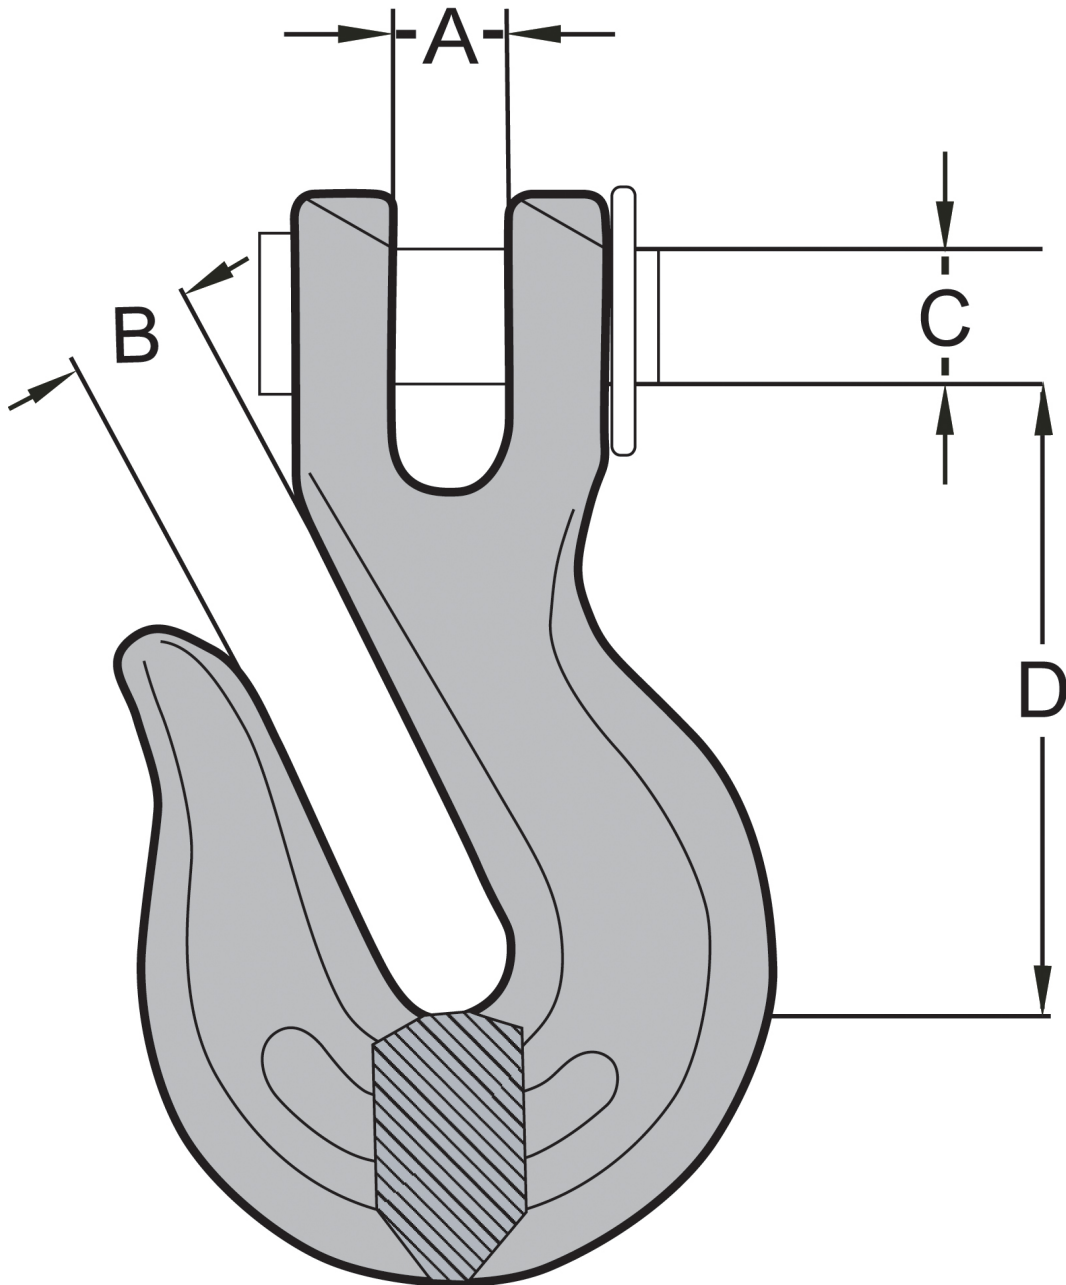

Item # 8022315, Transport (G70) Clevis Grab Hook

Chain Size Inches

5/16

Finish

Self Colored

Dim A

0.38

Dim B