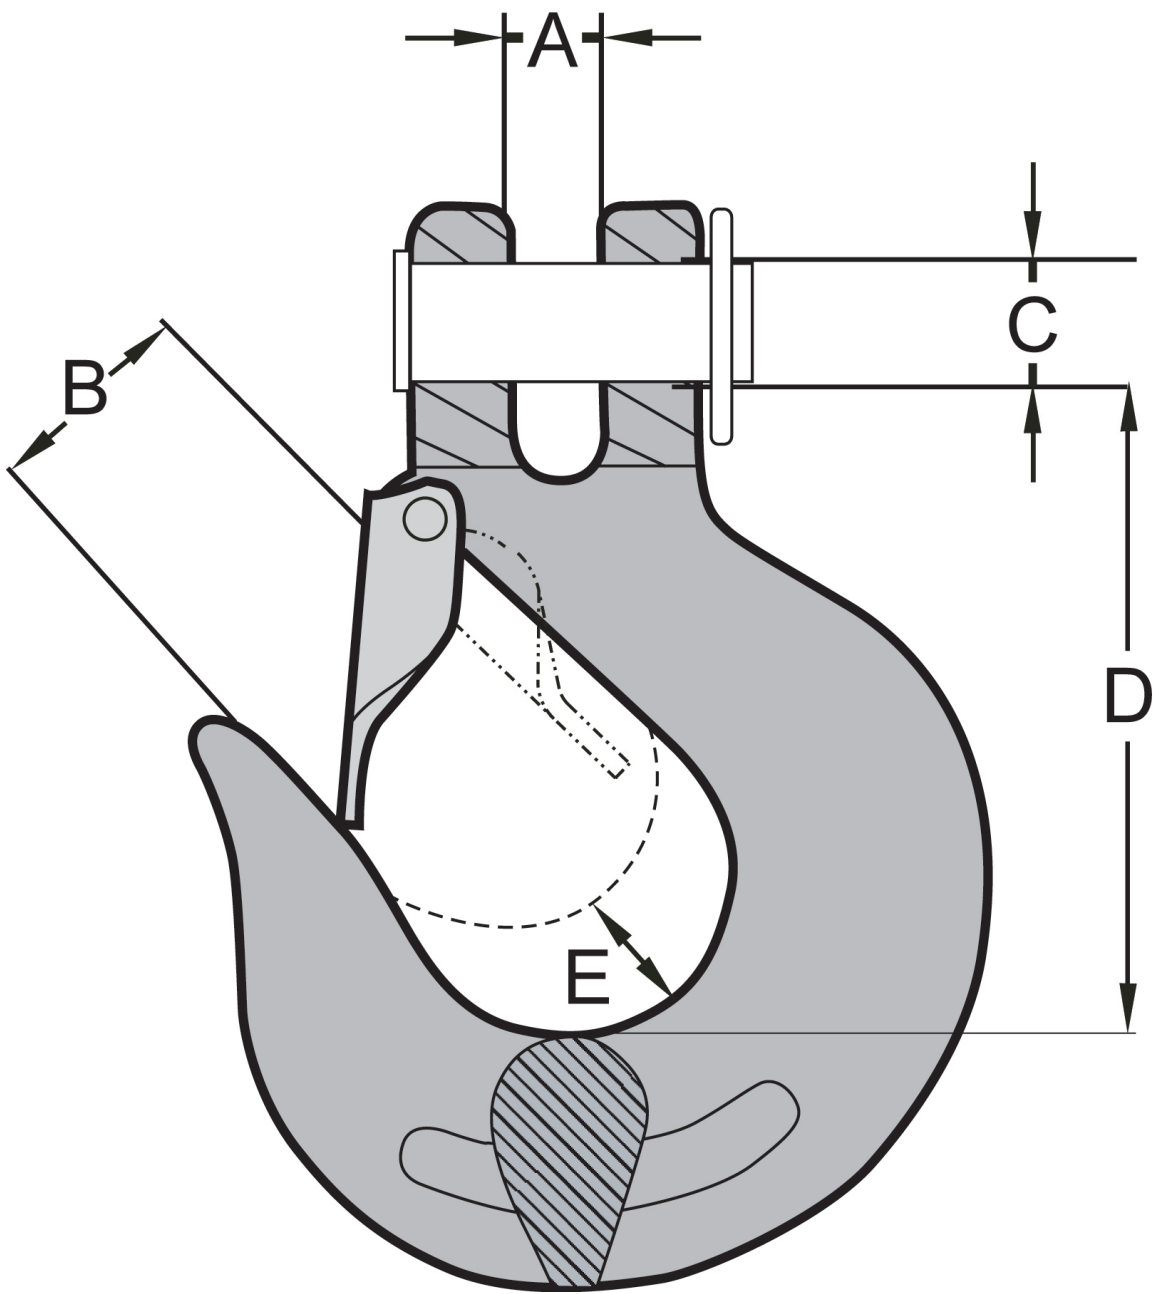

Item # 8015375, Transport (G70) Clevis Slip Hook - w Latch

8015375

Chain Size Inches

5/16

Finish

Yellow Zinc

Dim A

0.455