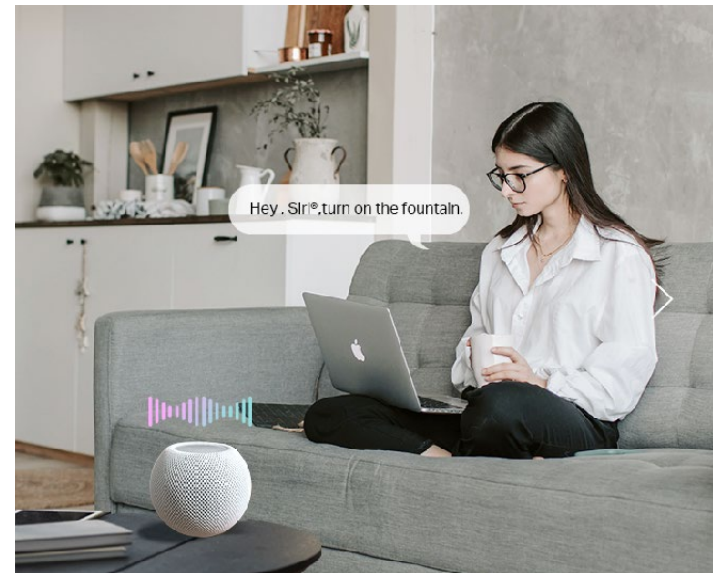

Smart Wi-Fi Power Strip

Tapo P304M

Energy Monitoring

Voice Control

App Control

Zero-Crossing
Detection

1.5m
Cord Length

Surge Protection

// Features

Matter, All-Round Compatibility

With Matter support, using one app to control all smart devices is no longer a fantasy. Integrate Tapo P304M into your favorite ecosystems to create a unified smart home.

Free Up Your Hands with Voice Control

Free up your hands by using simple voice commands with Alexa, Siri®, or Google Assistant.

// Features

Zero-Crossing Detection

Zero-crossing detection technology increases the lifespan of relays by over 9 times* compared to other sockets, addressing a key issue in smart plug failures. This industrial-grade circuit safety control is the first of its kind in consumer products, so you never have to worry about equipment damage from relay failure.