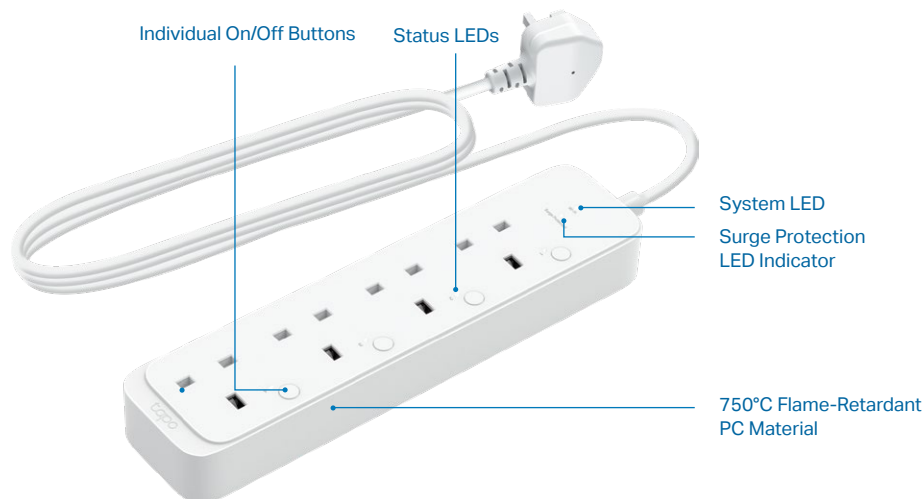

4 x Individual Smart Outlets

4 × individual smart outlets that can be controlled separately allow you to control the exact connected devices according to your needs.

5-Way Safety Guarantee

Rigorously lab tested and safe to use. Update your device to the latest firmware to benefit from power protection, built-in surge protection, overload protection, overheat protection, and V-0 (UL94) flame-retardant material.

Remote Control

Easily manage your connected devices wherever you are via the Tapo app. Designed to simplify your life and help eliminate potential safety hazards.

// Specifications

Technical

- Input: 250V~, 50/60Hz, 13A
- Output: 13A Maximum Load
- Construction of Switch: Micro-gap(μ)
- T3 Surge Protection Device
- U_{OC} : 6kV U_p : 1.20kV(L-N)
- U_c : 250V~ I_L : 13A
- Cable Size: 3x1.5mm²