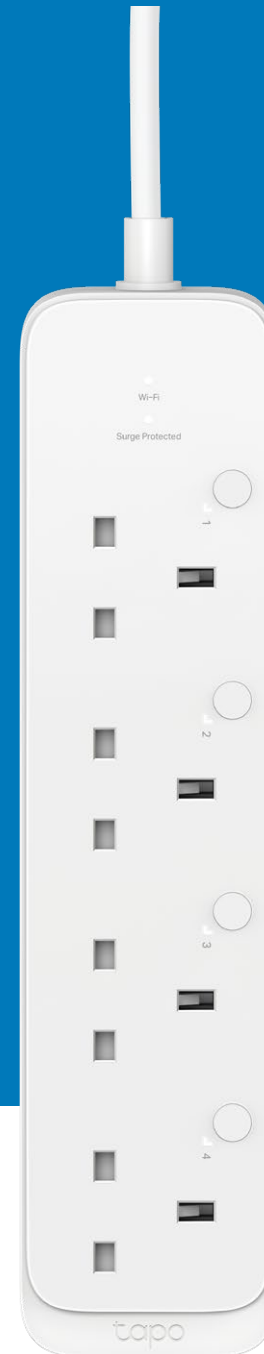

Smart Wi-Fi Power Strip

Tapo P304M

Energy Monitoring

Voice Control

App Control

Zero-Crossing
Detection

1.5m
Cord Length

Surge Protection