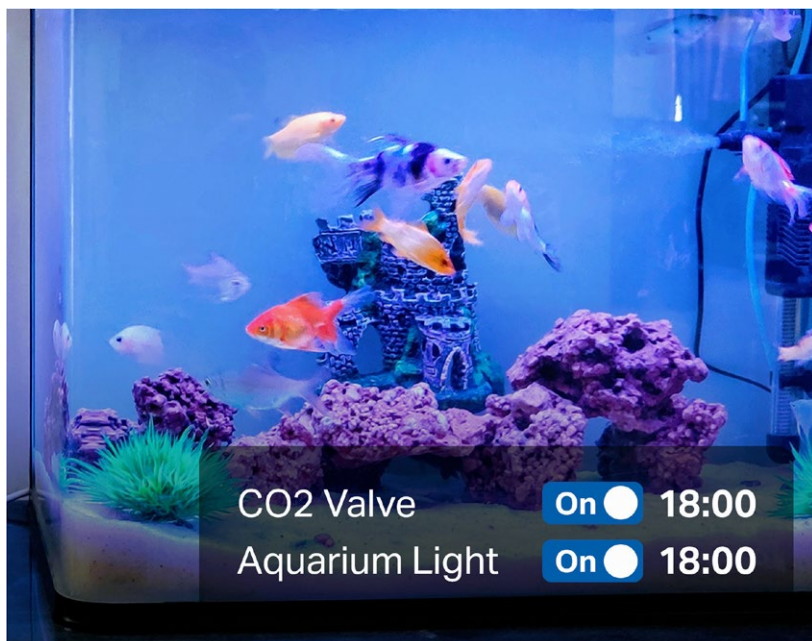

// Features

Live Smarter by Presetting Time

The Schedule and Timer features enable you to create weekly schedules and countdown plans, adding convenience to your life. With the enhanced Auto-Off feature, your connected devices will automatically turn off if left on for a set time, ensuring your safety and saving energy.

4 x Individual Smart Outlets

4 × individual smart outlets that can be controlled separately allow you to control the exact connected devices according to your needs.

5-Way Safety Guarantee

Rigorously lab tested and safe to use. Update your device to the latest firmware to benefit from power protection, built-in surge protection, overload protection, overheat protection, and V-0 (UL94) flame-retardant material.

Remote Control

Easily manage your connected devices wherever you are via the Tapo app. Designed to simplify your life and help eliminate potential safety hazards.