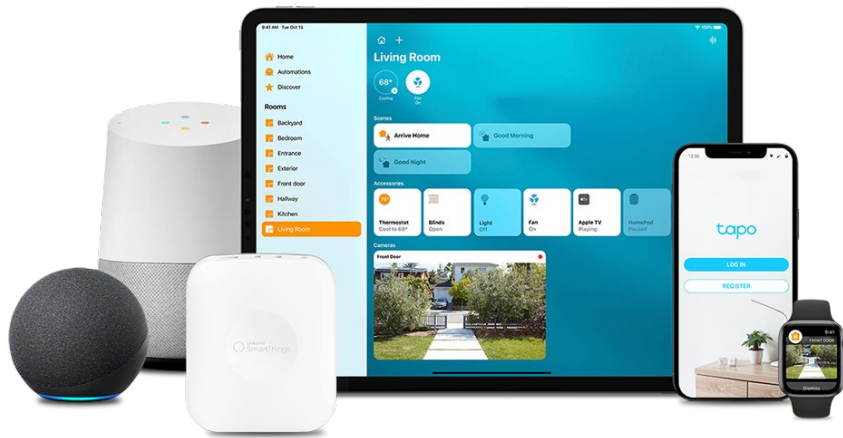

Smart Wi-Fi Power Strip

Tapo P304M

Energy Monitoring

Voice Control

App Control

Zero-Crossing
Detection

1.5m
Cord Length

Surge Protection

// Features

Matter, All-Round Compatibility

With Matter support, using one app to control all smart devices is no longer a fantasy. Integrate Tapo P304M into your favorite ecosystems to create a unified smart home.

Free Up Your Hands with Voice Control

Free up your hands by using simple voice commands with Alexa, Siri®, or Google Assistant.

// Features

Zero-Crossing Detection

Zero-crossing detection technology increases the lifespan of relays by over 9 times* compared to other sockets, addressing a key issue in smart plug failures. This industrial-grade circuit safety control is the first of its kind in consumer products, so you never have to worry about equipment damage from relay failure.

// Features

Live Smarter by Presetting Time

The Schedule and Timer features enable you to create weekly schedules and countdown plans, adding convenience to your life. With the enhanced Auto-Off feature, your connected devices will automatically turn off if left on for a set time, ensuring your safety and saving energy.