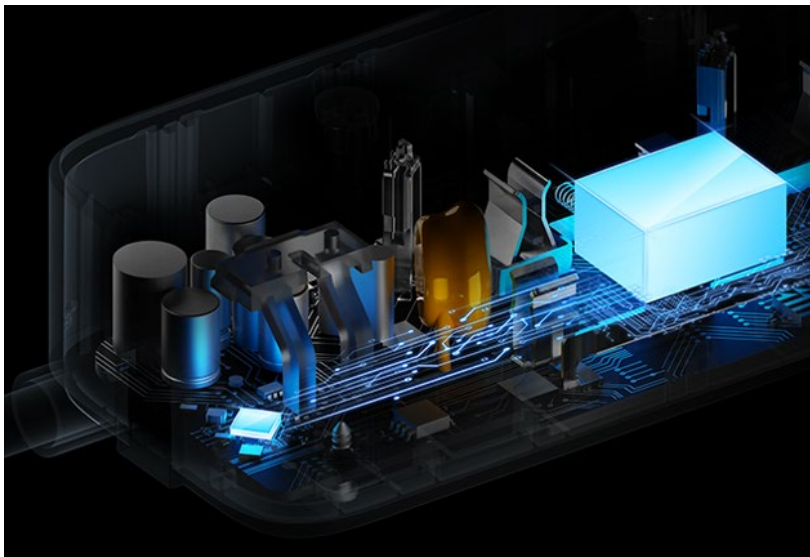

Smart Wi-Fi Power Strip

Tapo P304M

Energy Monitoring

Voice Control

App Control

Zero-Crossing
Detection

1.5m
Cord Length

Surge Protection

// Features

Matter, All-Round Compatibility

With Matter support, using one app to control all smart devices is no longer a fantasy. Integrate Tapo P304M into your favorite ecosystems to create a unified smart home.

Free Up Your Hands with Voice Control

Free up your hands by using simple voice commands with Alexa, Siri®, or Google Assistant.

// Features

Zero-Crossing Detection

Zero-crossing detection technology increases the lifespan of relays by over 9 times* compared to other sockets, addressing a key issue in smart plug failures. This industrial-grade circuit safety control is the first of its kind in consumer products, so you never have to worry about equipment damage from relay failure.

Remote Control

Easily manage your connected devices wherever you are via the Tapo app. Designed to simplify your life and help eliminate potential safety hazards.

// Specifications

Technical

- Input: 250V~, 50/60Hz, 13A
- Output: 13A Maximum Load
- Construction of Switch: Micro-gap(μ)
- T3 Surge Protection Device
- U_{OC} : 6kV U_p : 1.20kV(L-N)
- U_c : 250V~ I_L : 13A
- Cable Size: 3x1.5mm²