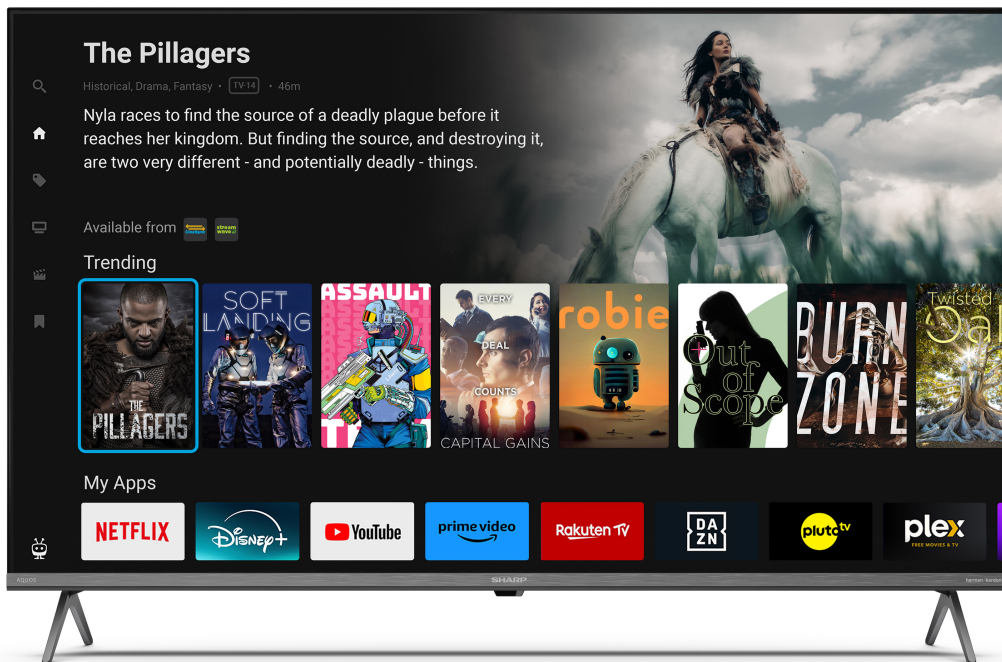

# 43" 4K ULTRA HD SMART TV

The 43GM6245K is a 4K Ultra High Definition Smart Frameless QLED TV with exceptional picture quality.

## HIGHLIGHTS

- 4K Ultra HD Powered by TiVo™ Smart TV
- Voice Control: Easily find exactly what you want to watch
- TiVo+: 160+ Free channels, live and on demand
- HDMI 2.1 with eARC
- Dolby Vision™: cinema-inspired HDR
- Dolby Atmos®: full 360° sound experience
- HARMAN/KARDON® Speaker System
- AV1 codec for the highest streaming picture quality
- Bluetooth
- HD Tuner DVB-T/T2/C/S/S2 (MPEG4 + 10-bit HEVC/H.265)