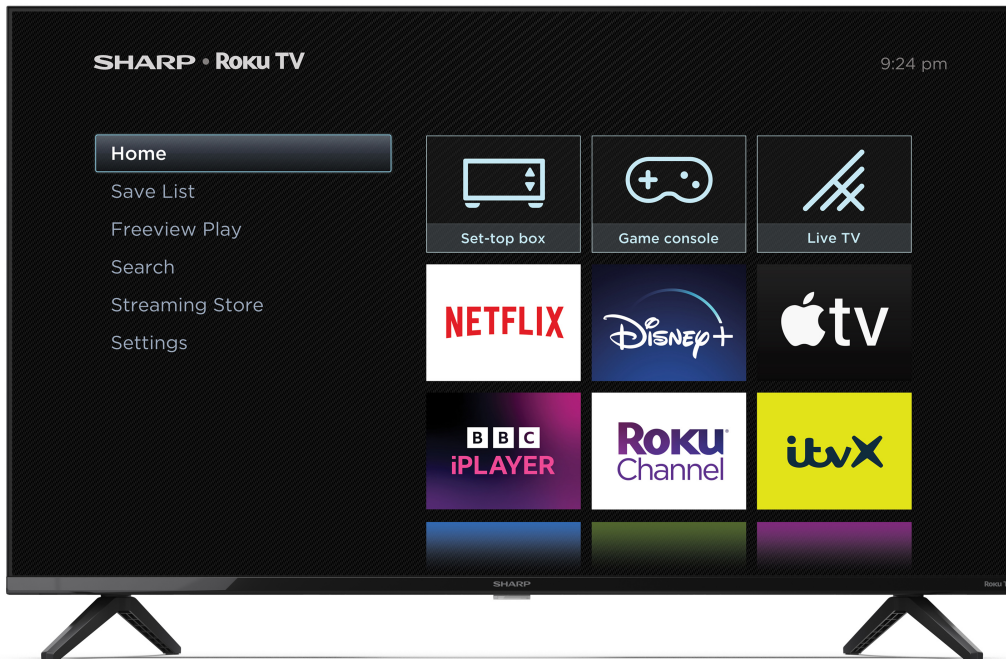

43GD2225K
Ref: 2T-C43GD2225K

43" FULL HD SHARP ROKU TV

The 43GD2225K is a Full HD Frameless LED Sharp Roku TV with exceptional multimedia functionality.

HIGHLIGHTS

- HDR10 support (High Dynamic Range)
- AV1 codec for the highest streaming picture quality
- 3 HDMI inputs
- Simple home screen
- Easy-to-use remote
- HD Tuner DVB-T/T2 (MPEG4 + 10-bit HEVC/H.265)