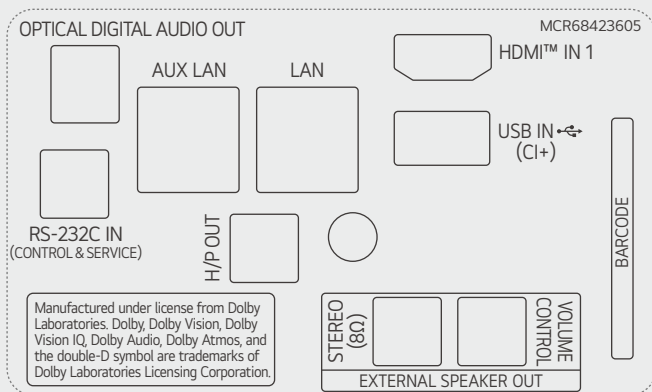

CONNECTIVITY

75" / 65" / 55" / 50" / 43"

Rear

Side

Download
LG Digital Connect
Mobile App

Google Play Store

- www.lg.com/global/business/information-display
- www.youtube.com/c/LGCommercialDisplay
- www.facebook.com/LGInformationDisplay
- www.linkedin.com/company/lginformationdisplay
- www.x.com/LG_ID_HQ

LG may make changes to specifications and product descriptions without notice. Copyright © 2024 LG Electronics Inc. All rights reserved. "LG Life's Good" is a registered trademark of LG Corp. The names of products and brands mentioned here may be the trademarks of their respective owners.