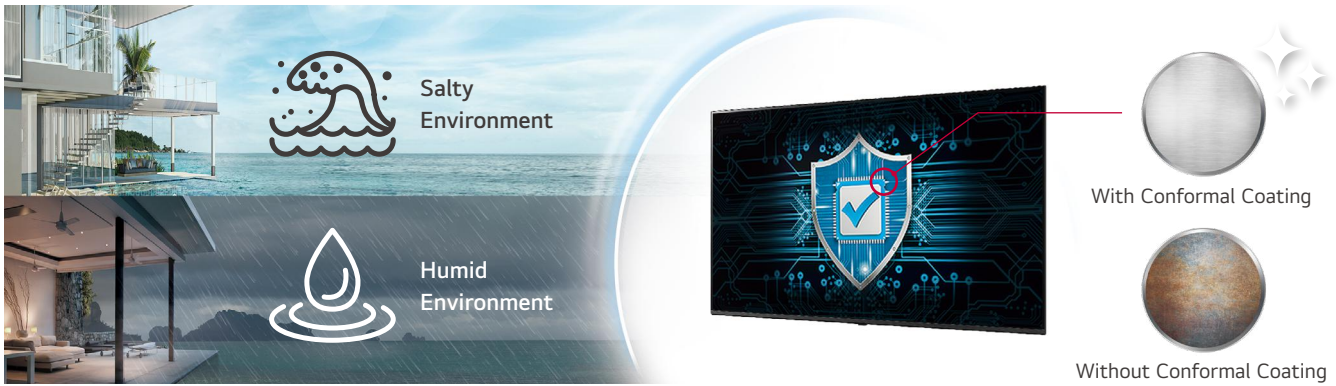

Conformal Coating

TVs in hotels or resorts can't avoid exposure to environments with salt, dust, iron powder, and humidity, which may lead to hampered performance over time. Conformal coating on the major circuit board (power board) significantly reduces these risks from such environments by protecting TVs from salt, dust, iron powder, humidity, etc.