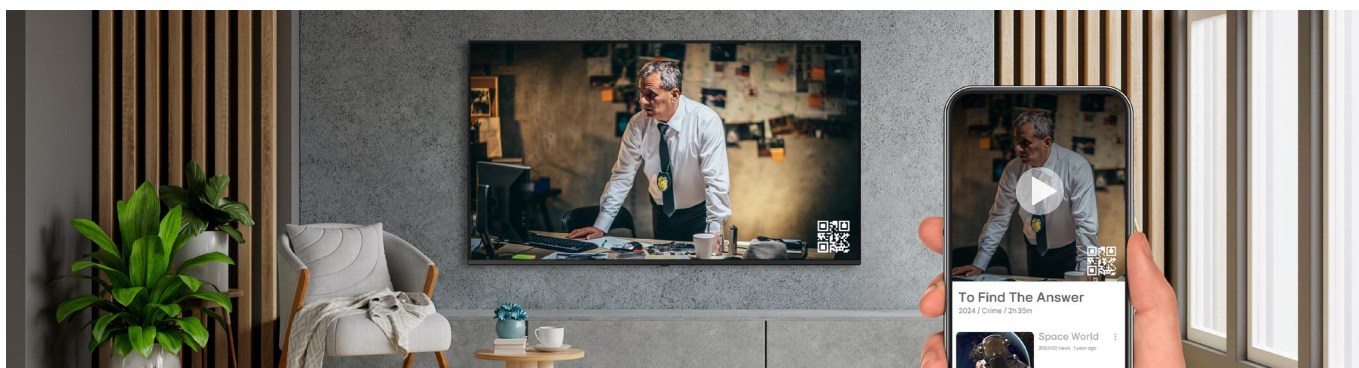

Pro:Centric Cloud

Pro:Centric Cloud improves the usability of enterprise's CMS solution and cloudification of system, reinforcing the service of 3rd party solution. It also offers various design templates, improving data collection and analytics platform with an eye-catching dashboard. In addition with new features; LG Channels* provides a convenient way to access wide range of content from CP (Content Provider) channels including broadcast TV channels without additional devices or subscriptions. And Mobile Application Creator lets you simplify the process of setting up concierge services on mobile device for guests. Through this function, the guest' request will be satisfied with immediate response.

* Currently supports in Germany, Spain, France, Finland, Ireland, Austria, Italy, Switzerland, Portugal and please check with your local sales for other EU countries.

Works with AirPlay

With Apple AirPlay, guests can stream content to LG Pro:Centric Smart Hotel TVs, right from their iPhone or iPad, whether it's to watch movies and shows from their favorite apps or share what's on their Apple devices, including photos, personal videos, games and more. Guests simply scan a unique, on-screen QR code after checking in to privately and securely pair their iPhone or iPad directly to the TV in the room for the duration of their stay.

TV Casting : AirServer

Experience an enhanced level of entertainment and comfort with the LG Hospitality TV featuring built-in AirServer. Guest can connect their personal devices with instant QR code login and enjoy their favorite OTT* shows on a big screen TV. It offers persisted pairing, so once pairing is completed, guests don't need to pair the devices again during their stay. More importantly, guests' personal information is automatically deleted upon check-out, ensuring privacy and security.