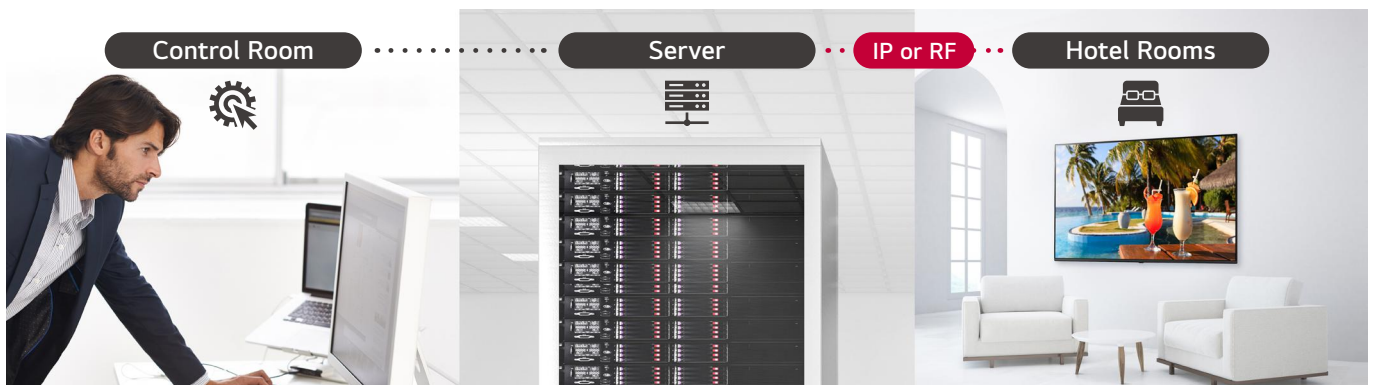

* Currently supports in Germany, Spain, France, Finland, Ireland, Austria, Italy, Switzerland, Portugal and please check with your local sales for other EU countries.

Works with AirPlay

With Apple AirPlay, guests can stream content to LG Pro:Centric Smart Hotel TVs, right from their iPhone or iPad, whether it's to watch movies and shows from their favorite apps or share what's on their Apple devices, including photos, personal videos, games and more. Guests simply scan a unique, on-screen QR code after checking in to privately and securely pair their iPhone or iPad directly to the TV in the room for the duration of their stay.

TV Casting : AirServer

Experience an enhanced level of entertainment and comfort with the LG Hospitality TV featuring built-in AirServer. Guest can connect their personal devices with instant QR code login and enjoy their favorite OTT* shows on a big screen TV. It offers persisted pairing, so once pairing is completed, guests don't need to pair the devices again during their stay. More importantly, guests' personal information is automatically deleted upon check-out, ensuring privacy and security.

* Netflix membership required.

Pro:Centric Direct

The hotel content management solution Pro:Centric Direct offers easy and simple editing tools, making it easy to perform service and IP network-based remote management with a single click. The Pro:Centric Direct solution enables users to edit their interface easily by providing customized interface and efficiently manages all TVs in the room. The latest PCD version provides IoT-based in-room control that will be your starting point to prepare for the hotel rooms of next generation through artificial intelligence.