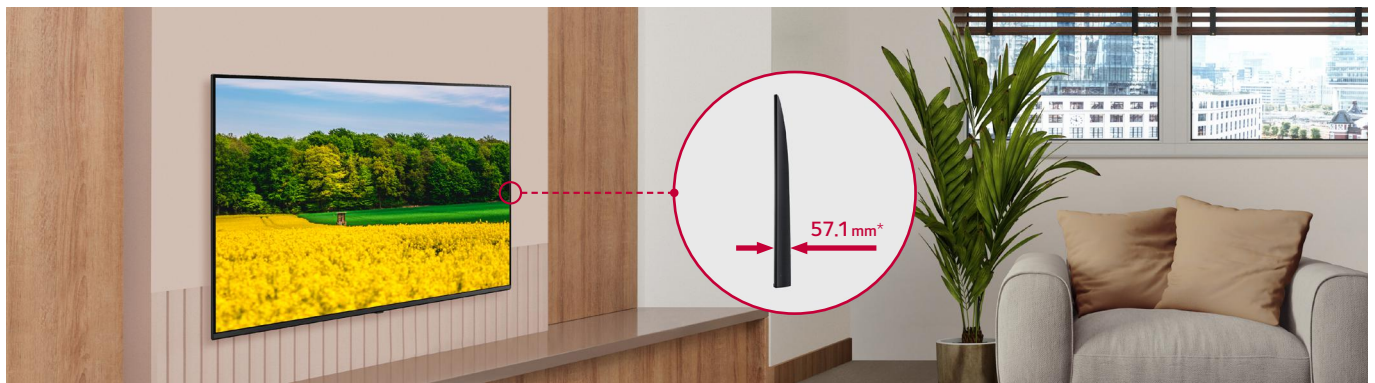

Slim Depth for a Sleek Look

With a slim design, the UM662H series integrates smoothly into the interiors, delivering a modern impression to guest.

* In case of 43", 50" TV (55" : 57.5 mm, 65" : 57.7 mm, 75" : 59.9 mm)

* All images are for illustrative purposes only.