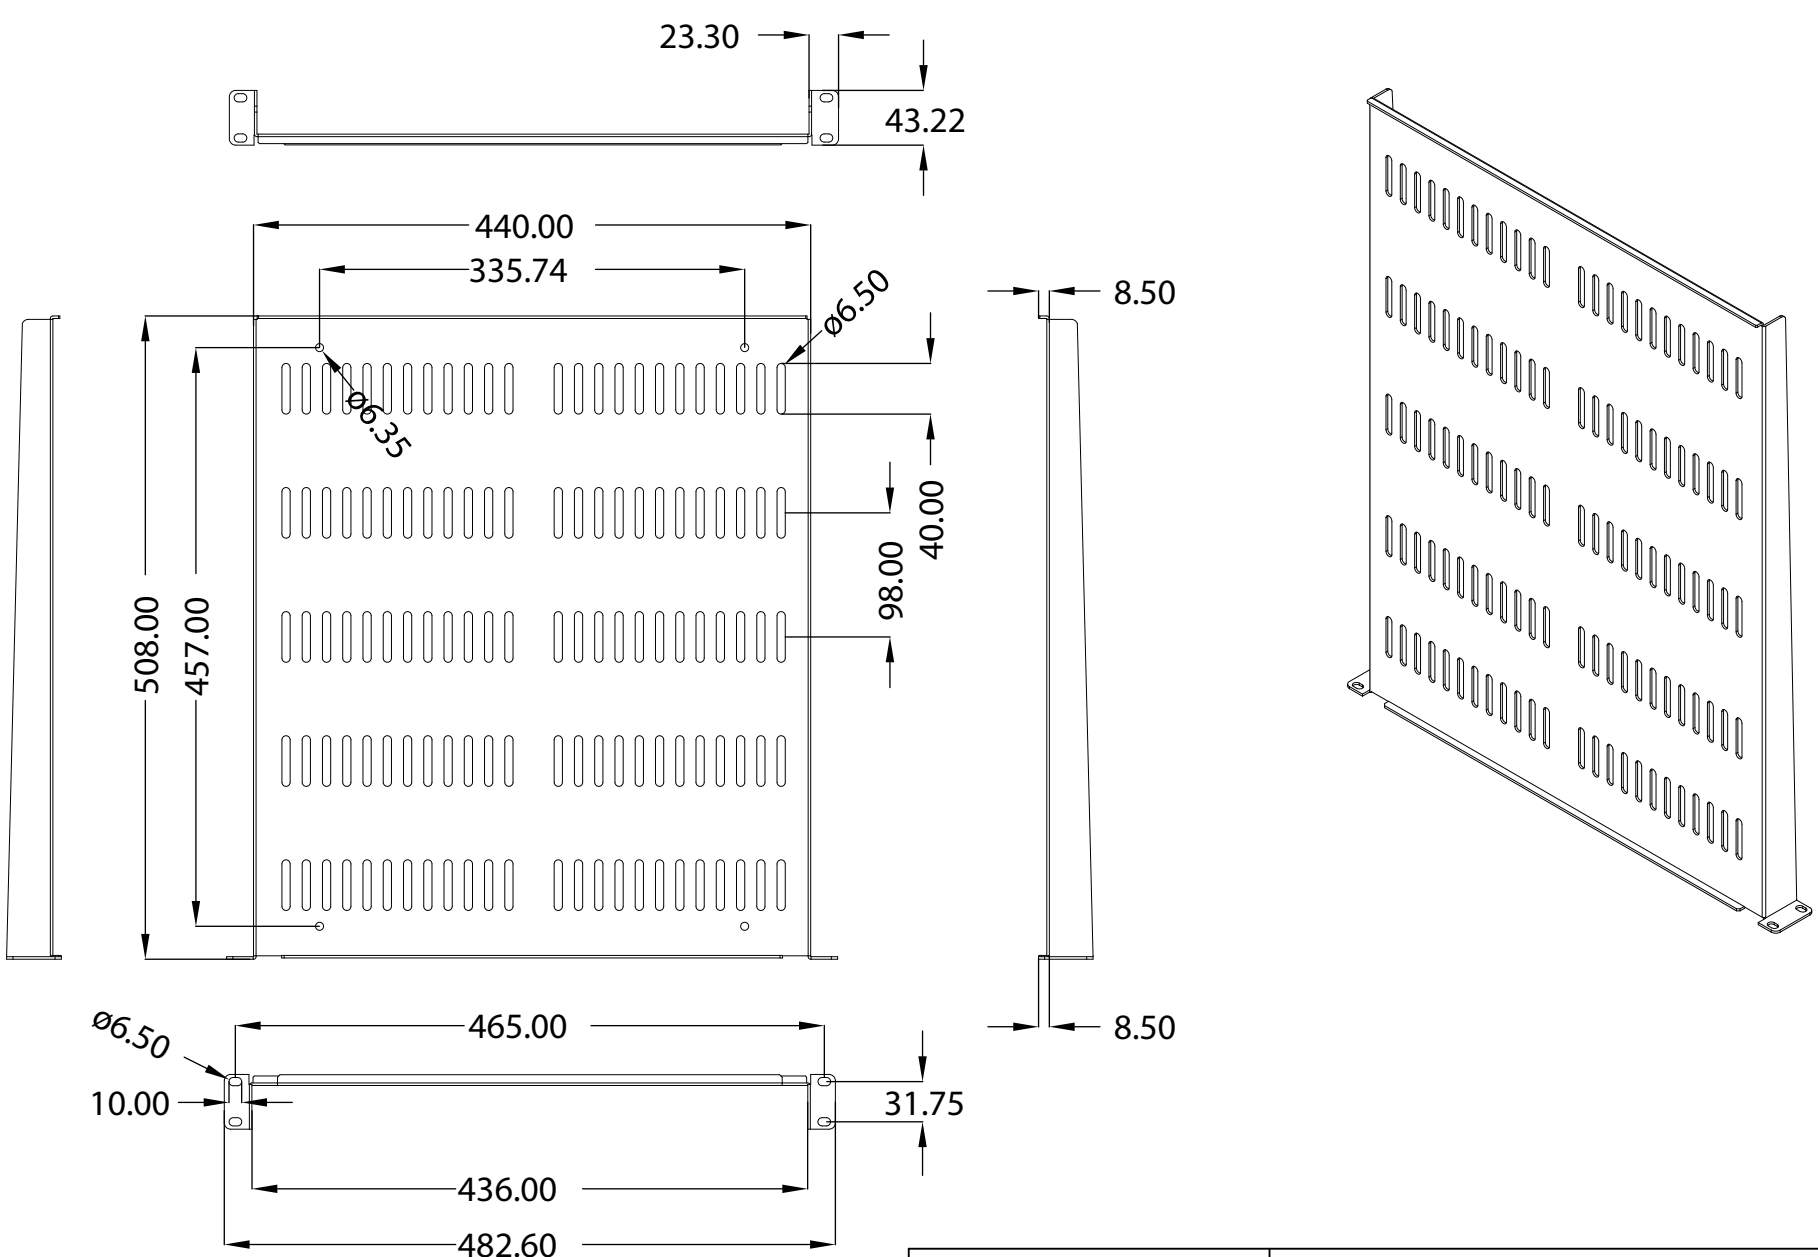

8 7 6 5 4 3 2 1

F
E
D
C
B
A

THIRD ANGLE PROJECTION

GENERAL NOTES

DIMENSIONS ARE IN MM - DO NOT SCALE
 THIS DOCUMENT CONTAINS CONFIDENTIAL, PROPRIETARY INFORMATION THAT IS PROPERTY OF STARTECH.COM

PRODUCT ID	SHELF-1U-20-FIXED-V		
DESCRIPTION	1U Server Rack Shelf		
DO NOT SCALE	SHEET: 1 OF: 1	UPLOAD DATE: 6/19/2023	

8 7 6 5 4 3 2 1