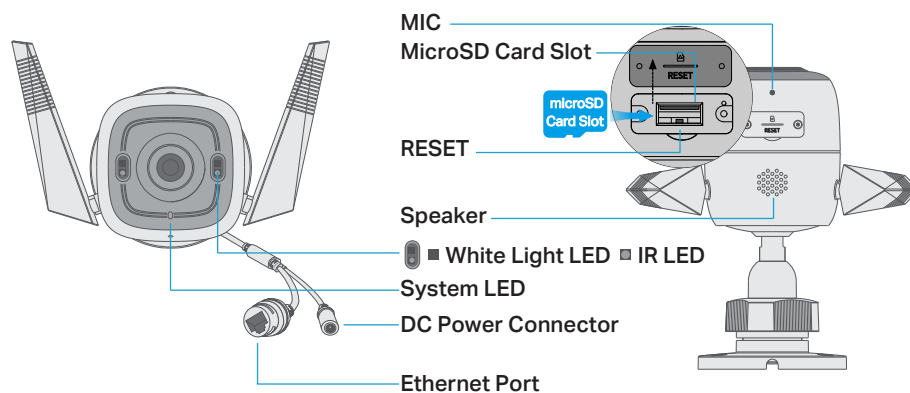

// Specifications

Hardware

- Port: Ethernet through RJ45 Port
- Button: RESET button
- LED: System LED; IR LED; White Light
- Adapter Input: 100-240 VAC, 50/60 Hz, 0.3 A
- Adapter Output: 9.0 V, 0.6 A (DC Power)
- External Storage: microSD card slot (Supports 8 GB - 256 GB)
- Dimensions (W x D x H): 5.6*4.1*2.5 in. (142.3*103.4*64.3 mm)

Others

- Weatherproof Ratings: IP66
- Certification: CE, RCM
- Package Contents:
  - Tapo C320WS
  - Power Adapter
  - Quick Start Guide
  - Anchors and Screws
  - Mounting Template
  - Waterproof Seal
  - Waterproof Cable Attachments
- Operating Temperature: -20 °C ~ 45 °C (-4°F ~ 113°F)
- Operating Humidity: 10%~90%RH, Non-condensing

[†]microSD card needs to be purchased separately.

*Compatible with Alexa and Google Assistant supported displays. User experience is dependent on the connected device's specifications.

Specifications are subject to change without notice. All brands and product names are trademarks or registered trademarks of their respective holders.

©2021 TP-Link