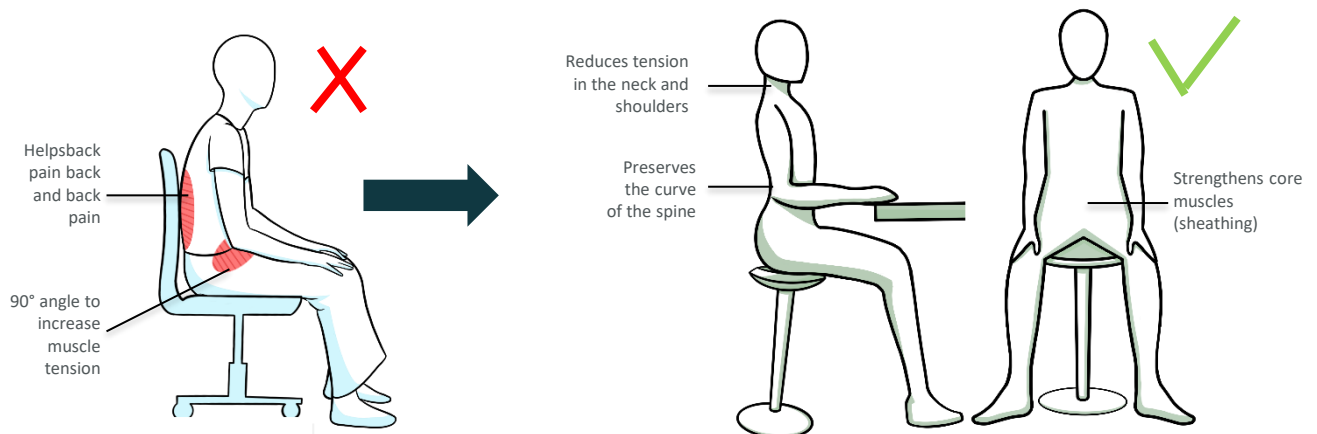

OUR EXPERTISE

Lutter contre la sédentarité

Following numerous studies, sitting will increase the risk of having heart problems while reducing life expectancy by 7 years. Indeed, the human body is designed to “move”, and not to remain almost still for 9 hours a day. Ultimately, this position disrupts the entire body (less well oxygenated) which leads to an increase in fat cells causing potential excess weight. Ideal for avoiding back, lumbar and muscular pain (shoulders, arms, back), our range of dynamic seats is designed to promote good posture in your spine by inducing the tilt of your pelvis and forming an open angle of 110° between your thighs and your spine, thereby reducing the tension exerted on your pelvic muscles. This natural posture prevents back pain and improves your muscle tone without hindering your movements.