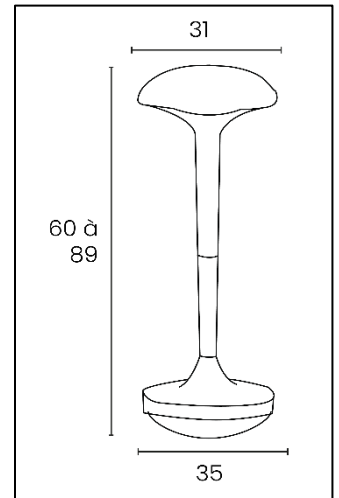

MOOVE

- **Fight against a sedentary lifestyle:** sitting will increase the risk of having heart problems while reducing life expectancy by 7 years. Indeed, the human body is designed to “move”, not to stay in a still position for 9 hours a day.
- **Well-being:** promotes a dynamic posture and provides great freedom of movement allowing you to adopt the correct posture without hindering movements.
- **Ergonomic:** ideal for avoiding back, lumbar and muscle pain (shoulders, arms, back). Thanks to perfect alignment of the spine, the whole body “benefits”.
- **Ergonomic and comfortable seat:** triangular padded foam seat (thickness 8 cm) in high-density fabric for optimal comfort and well-being (width 31 cm).
- **Variable adjustment:** easily adjustable height (63-89 cm) thanks to its gas piston system and its 3 easy-access adjustment handles located under the seat. Whether seated or semi-standing, be dynamic throughout your working day.
- **Stability:** weighted non-slip base for better grip on different types of ground in complete safety.
- **Complementary Products:** Recommended for use with the ERGODESK 2 Sit/Stand Station or the ERGO WELL Electric Lift Desk.

Reasonable weight: 10.5 kg

Load capacity: can support a weight of up to 150kg

Materials: metal tube with metal grey epoxy paint/ PP and rubber base/ fabric seat

Characteristics

SAP no.	400110242
Color	Black
Dimensions	63 cm x 35 cm
Warranty	2 years
Net weight	10,5
EAN code	3595560028092