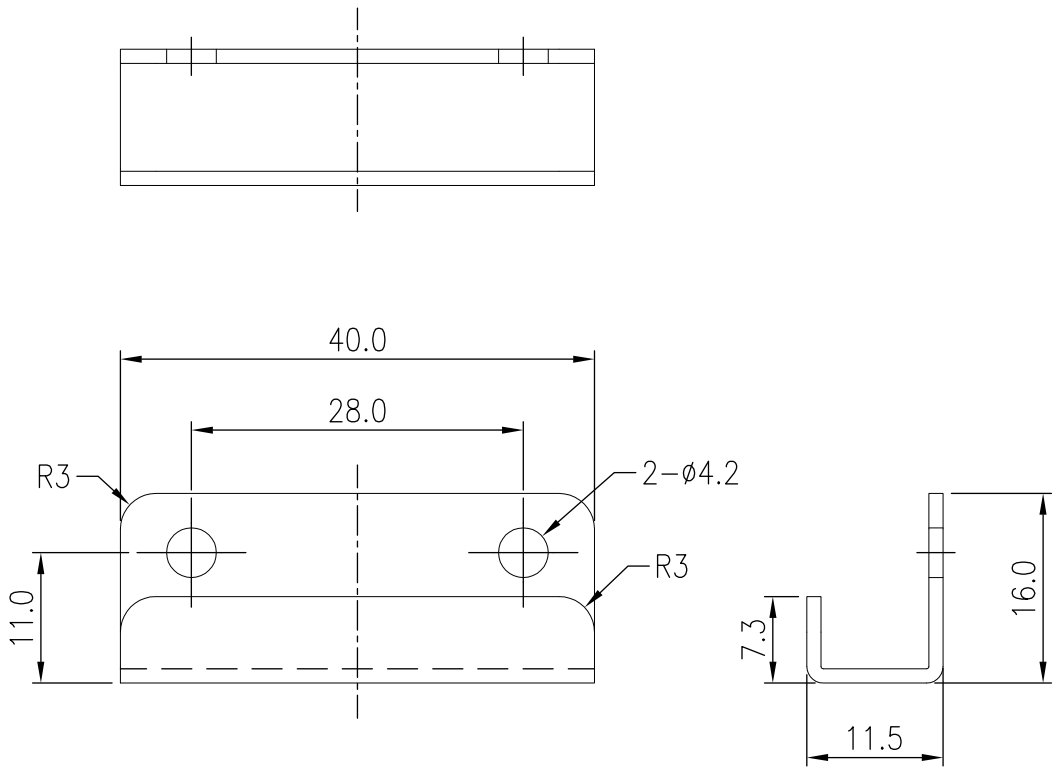

THIRD ANGLE PROJECTION

**GENERAL NOTES**

DIMENSIONS ARE IN MM - DO NOT SCALE  
 THIS DOCUMENT CONTAINS CONFIDENTIAL, PROPRIETARY INFORMATION THAT IS PROPERTY OF STARTECH.COM

**StarTech.com**

|                     |   |                                |  |
|---------------------|---|--------------------------------|--|
| PRODUCT ID          | RKWOODCAB12   |                                |  |
| DESCRIPTION         | 12U Rack Enclosure Server Cabinet - 21 in. Deep - Wood Finish - Flat Pack |                                |  |
| <b>DO NOT SCALE</b> | <b>SHEET: 1 OF: 2</b>   | <b>UPLOAD DATE: 12/08/2021</b> |  |

8 7 6 5 4 3 2 1

F  
E  
D  
C  
B  
A

THIRD ANGLE PROJECTION

**GENERAL NOTES**

DIMENSIONS ARE IN MM - DO NOT SCALE  
THIS DOCUMENT CONTAINS CONFIDENTIAL, PROPRIETARY INFORMATION THAT IS PROPERTY OF STARTECH.COM