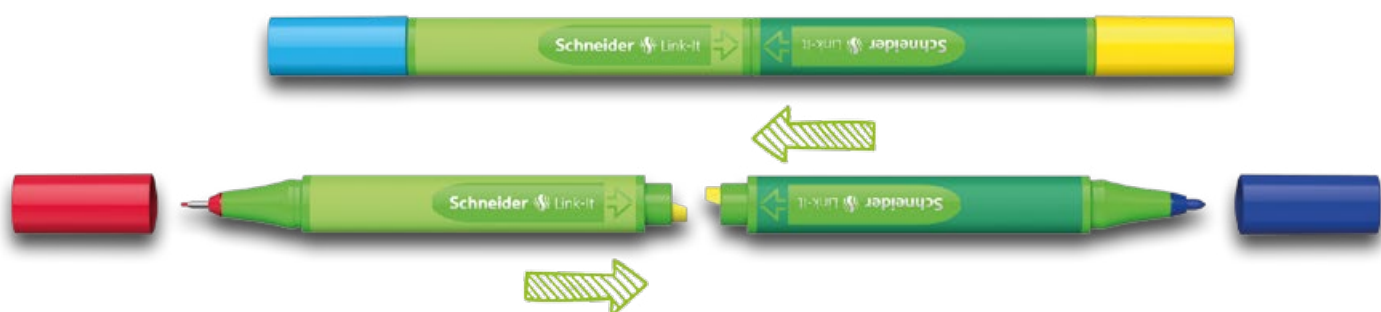

Link-It

- Click! The first modular system that cleverly links two pens
- Awarded with the world's best-known eco-label "Blue Angel"
- Fineliner, line width 0.4 mm
- Fibrepen, line width 1.0 mm
- Ideal for writing, painting, collecting and swapping
- With *pen body made from 88% biobased plastic
- Cap-off ink does not run dry even if the cap is removed for 2–3 days
- Individual or linked - the slim design fits in each pencil case
- Slip-proof thanks to the rubberised three-edged design
- Can be held comfortably as individual pen as the cap fits on the end of the barrel

www.blauer-engel.de/uz200

Tip	Ref. No.	Colour/Motif	Barcode	Pack	Product image
 0.4 mm	191201	sapphire-black	 4 004675 107282	10	
 0.4 mm	191202	romantic-red	 4 004675 107299	10	
 0.4 mm	191203	lapis-blue	 4 004675 107305	10	
 0.4 mm	191204	blackforest-green	 4 004675 107312	10	
 0.4 mm	191205	golden-yellow	 4 004675 107329	10	
 0.4 mm	191206	tango-orange	 4 004675 107336	10	
 0.4 mm	191207	mahogany-brown	 4 004675 107343	10	
 0.4 mm	191208	daytona-violet	 4 004675 107350	10	
 0.4 mm	191209	fashion-pink	 4 004675 107367	10	
 0.4 mm	191210	mineral-blue	 4 004675 107374	10	
 0.4 mm	191211	apple-green	 4 004675 107411	10	
 0.4 mm	191212	silver-grey	 4 004675 107381	10	
 0.4 mm	191214	nautic-green	 4 004675 107398	10	