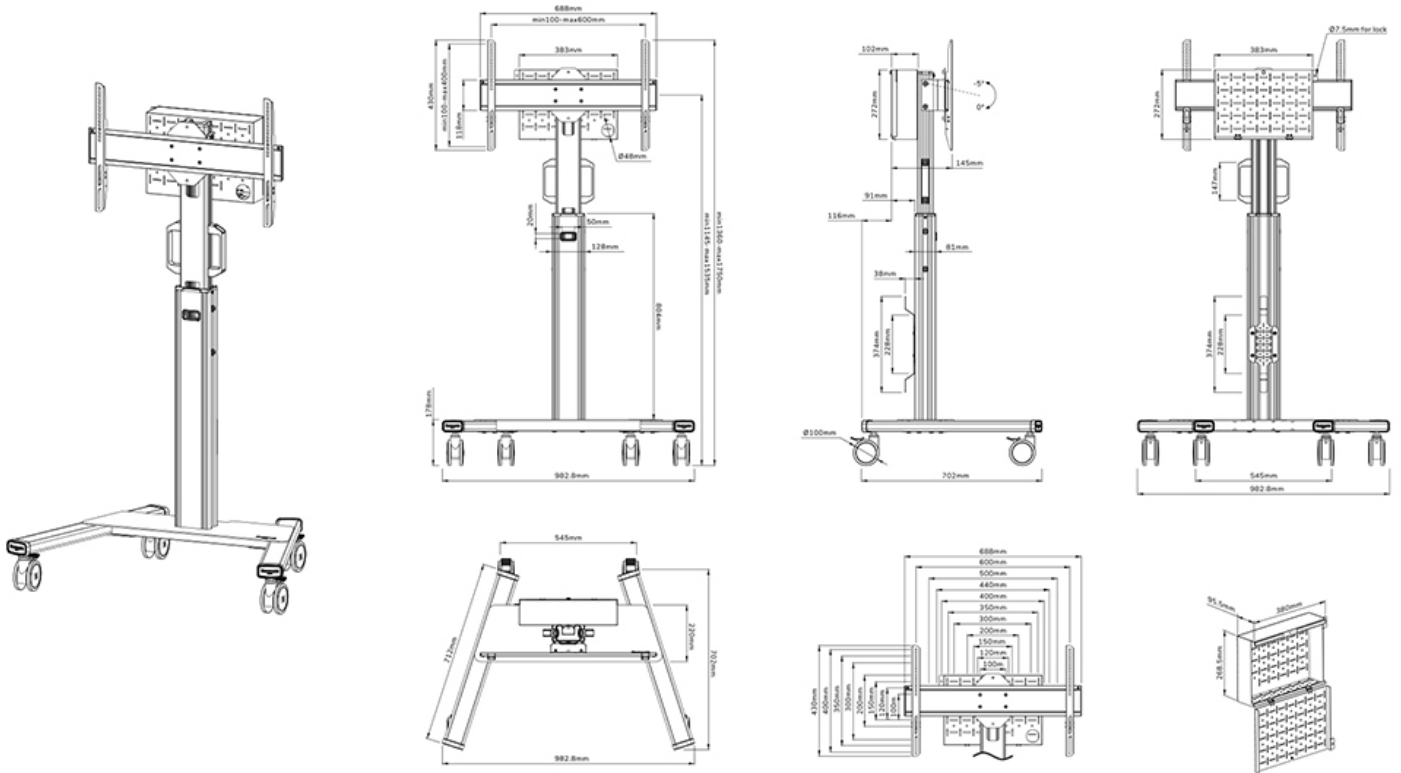

FL50S-825BL1

NEOMOUNTS SELECT FLOOR STAND

Neomounts