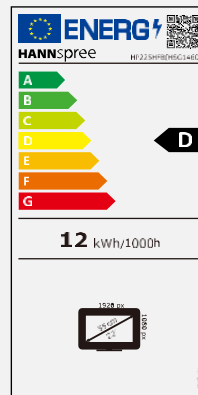

HP 225 HFB

54,48 cm / 21.45" Diagonal
LED Backlight – Format 16:9

- 21,45" 16:9 LED Backlight Monitor
- 1920 x 1080 Full HD Resolution
- 178° / 178° Ultra Wide Viewing Angle
- Input: HDMI + VGA
- Built-In Stereo Speakers
- Frameless Bezel Display
- Super-Thin Side Profile
- Tilt and Wall-Mountable (VESA)
- Multi-Functional Height Adjustable Stand
- Pivot Function (90° Rotation) and Swivel
- Low Power Consumption
- Multi-Video Modes
- Low Blue Light Mode / • Flicker Free

Display Size	54,48 cm / 21.45" Diagonal
Panel Type	TFT – LED Backlight, VA Panel *
Aspect Ratio	16:9
Resolution (H x V)	1920 x 1080 Full HD
Brightness (Typ.)	300cd/m ² (Typical)
Contrast (Typ.)	3.000:1 (Typical)
Contrast (Active)	10.000.000:1 (Active)
Viewing Angle L/R; U/D	178° H / 178° V (CR >10)
Response Time	5 msec (with OD)
Pixel Pitch	0,2493 (H) x 0,241 (V) mm
Panel Surface	Anti-Glare, Haze level 25%; Hard coating 3H
Display Colors	16.7M Colors
Horizontal Frequency	30 ~ 83 kHz
Vertical Frequency	56 ~ 75 Hz
Max Display Frequency	1920 x 1080 @ 60Hz
Input 1	D-Sub (VGA)
Input 2	HDMI (Ver. 1.4)
Input 3	Audio In
Speakers	2W x 2
Power Consumption	On: 12W; Stand-by: 0,5W; Off: 0,3W
AC Power Range	External Power Supply: 12V, 2,5A AC 100 ~ 240 Volt; 50 ~ 65 Hz
Product Dimensions	494 x 189 x 379~519 mm with Stand (W x D x H) 494 x 36 x 286 mm without Stand (W x D x H)
Packing Dimensions	544 x 100 x 349 mm (W x D x H)
Net / Gross Weight	3,63 Kg / 5,08 Kg

VESA Mounting	75 x 75 mm
Monitor Stand	Height Adjustable Stand (140 mm ± 5mm lift)
Tilt / Kensington Lock	-5° ~ 22° (±3°) / Yes
Pivot / Swivel	90° (+1°) / -45° ~ 45° (±2°)
Controls	Auto (Input) / Menu (Enter) / ▲ (Bri) / ▼ (Vol) / Power
Color	Normal, Cool, Warm, User Modes
Preset Mode	PC, ECO, Movie, Game Modes
On Screen Display	7 OSD Languages
Other Features	Flicker Free; Low Blue Light Mode
Accessory	External Power Supply; HDMI Cable (1,5m); Warranty Card; Quick Start Guide