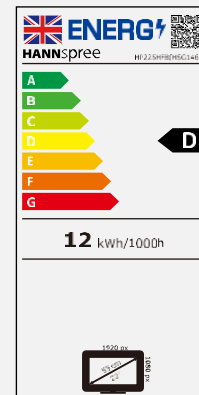

HP 225 HFB

54,48 cm / 21.45" Diagonal
LED Backlight – Format 16:9

- 21,45" 16:9 LED Backlight Monitor
- 1920 x 1080 Full HD Resolution
- 178° / 178° Ultra Wide Viewing Angle
- Input: HDMI + VGA
- Built-In Stereo Speakers
- Frameless Bezel Display
- Super-Thin Side Profile
- Tilt and Wall-Mountable (VESA)
- Multi-Functional Height Adjustable Stand
- Pivot Function (90° Rotation) and Swivel
- Low Power Consumption
- Multi-Video Modes
- Low Blue Light Mode / • Flicker Free

Display Size	54,48 cm / 21.45" Diagonal
Panel Type	TFT – LED Backlight, VA Panel *
Aspect Ratio	16:9
Resolution (H x V)	1920 x 1080 Full HD
Brightness (Typ.)	300cd/m ² (Typical)
Contrast (Typ.)	3.000:1 (Typical)
Contrast (Active)	10.000.000:1 (Active)
Viewing Angle L/R; U/D	178° H / 178° V (CR >10)
Response Time	5 msec (with OD)
Pixel Pitch	0,2493 (H) x 0,241 (V) mm
Panel Surface	Anti-Glare, Haze level 25%; Hard coating 3H
Display Colors	16.7M Colors
Horizontal Frequency	30 ~ 83 kHz
Vertical Frequency	56 ~ 75 Hz
Max Display Frequency	1920 x 1080 @ 60Hz
Input 1	D-Sub (VGA)
Input 2	HDMI (Ver. 1.4)
Input 3	Audio In
Speakers	2W x 2
Power Consumption	On: 12W; Stand-by: 0,5W; Off: 0,3W
AC Power Range	External Power Supply: 12V, 2,5A AC 100 ~ 240 Volt; 50 ~ 65 Hz
Product Dimensions	494 x 189 x 379~519 mm with Stand (W x D x H) 494 x 36 x 286 mm without Stand (W x D x H)
Packing Dimensions	544 x 100 x 349 mm (W x D x H)
Net / Gross Weight	3,63 Kg / 5,08 Kg

VESA Mounting	75 x 75 mm
Monitor Stand	Height Adjustable Stand (140 mm ± 5mm lift)
Tilt / Kensington Lock	-5° ~ 22° (±3°) / Yes
Pivot / Swivel	90° (+1°) / -45° ~ 45° (±2°)
Controls	Auto (Input) / Menu (Enter) / ▲ (Bri) / ▼ (Vol) / Power
Color	Normal, Cool, Warm, User Modes
Preset Mode	PC, ECO, Movie, Game Modes
On Screen Display	7 OSD Languages
Other Features	Flicker Free; Low Blue Light Mode
Accessory	External Power Supply; HDMI Cable (1,5m); Warranty Card; Quick Start Guide