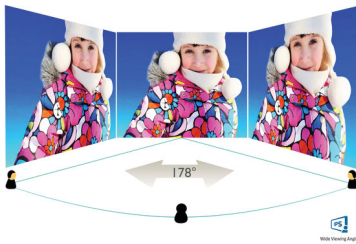

IPS technology

IPS displays use an advanced technology which gives you extra wide viewing angles of 178/178 degree, making it possible to view the display from almost any angle. Unlike standard TN panels, IPS displays gives you remarkably crisp images with vivid colors, making it ideal not only for Photos, movies and web browsing, but also for professional applications which demand color accuracy and consistent brightness at all times.

Webcam & noise cancelling mic

This Philips monitor comes with built-in 5MP webcam, noise cancelling microphone, and speakers. Making it perfect for working from home and collaborating remotely. The webcam is certified for Windows Hello. Equipped with advanced sensors for Windows Hello? facial recognition, which conveniently logs you into your Windows devices in less than 2 seconds. The physical camera switch offers extra privacy

when not in use. The noise-cancelling microphone and dual 5-watt integrated speakers deliver clear communications.