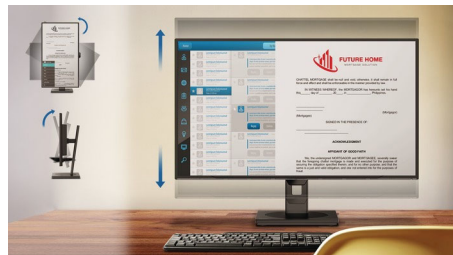

when not in use. The noise-cancelling microphone and dual 5-watt integrated speakers deliver clear communications.

Built-in stereo speakers

A pair of high quality stereo speakers built into a display device. It can be visible front firing, or invisible down firing, top firing, rear firing, etc depending on model and design.

LowBlue Mode & Flicker-free

Our LowBlue Mode and Flicker-free technology have been developed to reduce eye strain and fatigue often caused by long hours in front of a monitor.

Compact Ergo Base

The Compact Ergo Base is a people-friendly Philips monitor base that tilts, pivot and height-adjusts so each user can position the monitor for maximum viewing comfort and efficiency.

EasySelect Menu Toggle Key

The discreetly placed EasySelect Menu Toggle Key allows you to make quick and easy adjustments to monitor settings in the On-Screen Display menu.

Cable management

Cable management is an intimate design that maintains tidy workspace by organizing cables and wires required for the operation of a display device.