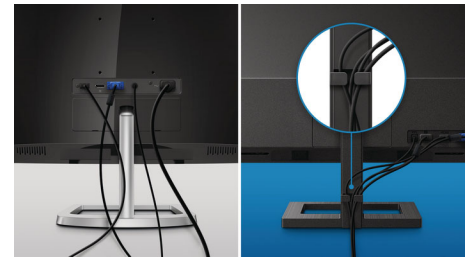

LowBlue Mode & Flicker-free

Our LowBlue Mode and Flicker-free technology have been developed to reduce eye strain and fatigue often caused by long hours in front of a monitor.

Compact Ergo Base

The Compact Ergo Base is a people-friendly Philips monitor base that tilts, pivot and height-adjusts so each user can position the monitor for maximum viewing comfort and efficiency.

EasySelect Menu Toggle Key

The discreetly placed EasySelect Menu Toggle Key allows you to make quick and easy adjustments to monitor settings in the On-Screen Display menu.

Cable management

Cable management is an intimate design that maintains tidy workspace by organizing cables and wires required for the operation of a display device.