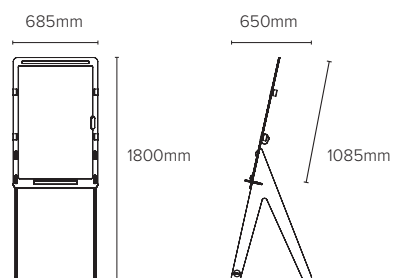

TECHNICAL INFORMATION

Frame | frameless

Surface | melamine resin

Board | poplar

Tray | birch plywood

Legs | birch plywood

Holders in the back | leather

Article code	Name	Size w x h x d mm
EA0800373	Portable Easel Pico	685 x 1800 x 650