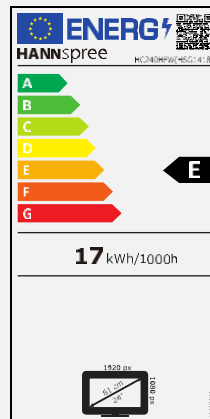

HC 240 HFW

60,45 cm / 23.8" Diagonal
LED Backlight – Format 16:9

- 23.8" 16:9 LED Backlight Monitor
- 1920 x 1080 Resolution Full HD 1080p
- 178° Ultra Wide Viewing Angle
- Dual Input: HDMI + VGA
- Edge-to-Edge Frameless Bezel Display
- Ultra-Slim Design and Super-Thin Side Profile
- Tilt and Wall-Mountable (VESA)
- Low Power Consumption
- External Power Adaptor
- Low Blue Light Mode
- Flicker Free
- ECO Friendly

60,45 cm / 23.8"

Part. No.: HC 240 HFW

SIZE, RESOLUTION

23.8"
16:9 Aspect Ratio

Full HD
1920 x 1080

CONNECTIVITY

HDMI

VGA

Display Size	60,45cm / 23.8" Diagonal
Panel Type	LED Backlight VA Panel (*)
Aspect Ratio	16:9
Resolution (H x V)	1920 x 1080 Full HD
Brightness (Typ.)	250cd/m ²
Contrast (Typ.)	3.000:1 (Typical)
Contrast (Active)	10M:1 (Active)
Viewing Angle L/R; U/D	178° H – 178° V (CR >10)
Response Time	8 msec
Pixel Pitch	0,2745 (H) x 0,2745 (V) mm
Panel Surface	Anti-Glare, Haze 2%
Display Colors	16.7M Colors
Horizontal Frequency	30 ~ 83 kHz
Vertical Frequency	56 ~ 75 Hz
Max Display Frequency	1920 x 1080 @ 60Hz
Input 1	D-Sub (VGA)
Input 2	HDMI 1.4
Input 3	-
Buil-in Speakers	-
Power Consumption	On: 16,7 W; Standby: 0,2W; Off: 0,2W
Power Range	External PSU DC: 12V – 2,5A Input: AC 100 ~ 240 Volt; 50 ~ 60 Hz
Product Dimensions	540,3 x 153,9 x 404,9 mm with stand (W x D x H)
Packing Dimensions	595 x 106 x 385 mm (W x D x H)
Net / Gross Weight	2,52 Kg / 3,54 Kg (±0,3KG)

VESA Mounting	75 x 75 mm
Monitor Stand	Normal Stand
Tilt / Kensington Lock	-5° ~ +15° (±1°) / Yes
Pivot / Swivel	- / -
Controls	MENU / EXIT / ▲ / ▼ / POWER
Color	Warm / Nature / Cool / User Modes
Preset Mode	PC, Movie, Game, ECO Modes
Bezel & Color Plan	Front Bezel, Rear Cover: White Color Base and Stand: Silver Color
On Screen Display	12 OSD Languages
Accessory	Power Adaptor with cable (1,5m); HDMI Cable (1,5m); Quick Start Guide; Warranty Card
Other Features	Low Blue Light Mode / Flicker Free