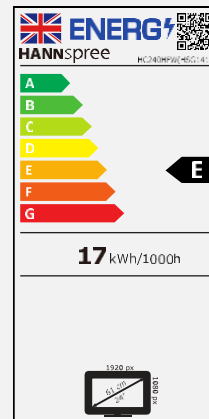

HC 240 HFW

60,45 cm / 23.8" Diagonal
LED Backlight – Format 16:9

- 23.8" 16:9 LED Backlight Monitor
- 1920 x 1080 Resolution Full HD 1080p
- 178° Ultra Wide Viewing Angle
- Dual Input: HDMI + VGA
- Edge-to-Edge Frameless Bezel Display
- Ultra-Slim Design and Super-Thin Side Profile
- Tilt and Wall-Mountable (VESA)
- Low Power Consumption
- External Power Adaptor
- Low Blue Light Mode
- Flicker Free
- ECO Friendly

60,45 cm / 23.8"

Part. No.: HC 240 HFW

SIZE, RESOLUTION

23.8"
16:9 Aspect Ratio

Full HD
1920 x 1080

CONNECTIVITY

HDMI

VGA

Display Size	60,45cm / 23.8" Diagonal
Panel Type	LED Backlight VA Panel (*)
Aspect Ratio	16:9
Resolution (H x V)	1920 x 1080 Full HD
Brightness (Typ.)	250cd/m ²
Contrast (Typ.)	3.000:1 (Typical)
Contrast (Active)	10M:1 (Active)
Viewing Angle L/R; U/D	178° H – 178° V (CR >10)
Response Time	8 msec
Pixel Pitch	0,2745 (H) x 0,2745 (V) mm
Panel Surface	Anti-Glare, Haze 2%
Display Colors	16.7M Colors
Horizontal Frequency	30 ~ 83 kHz
Vertical Frequency	56 ~ 75 Hz
Max Display Frequency	1920 x 1080 @ 60Hz
Input 1	D-Sub (VGA)
Input 2	HDMI 1.4
Input 3	-
Buil-in Speakers	-
Power Consumption	On: 16,7 W; Standby: 0,2W; Off: 0,2W
Power Range	External PSU DC: 12V – 2,5A Input: AC 100 ~ 240 Volt; 50 ~ 60 Hz
Product Dimensions	540,3 x 153,9 x 404,9 mm with stand (W x D x H)
Packing Dimensions	595 x 106 x 385 mm (W x D x H)
Net / Gross Weight	2,52 Kg / 3,54 Kg (±0,3KG)

VESA Mounting	75 x 75 mm
Monitor Stand	Normal Stand
Tilt / Kensington Lock	-5° ~ +15° (±1°) / Yes
Pivot / Swivel	- / -
Controls	MENU / EXIT / ▲ / ▼ / POWER
Color	Warm / Nature / Cool / User Modes
Preset Mode	PC, Movie, Game, ECO Modes
Bezel & Color Plan	Front Bezel, Rear Cover: White Color Base and Stand: Silver Color
On Screen Display	12 OSD Languages
Accessory	Power Adaptor with cable (1,5m); HDMI Cable (1,5m); Quick Start Guide; Warranty Card
Other Features	Low Blue Light Mode / Flicker Free