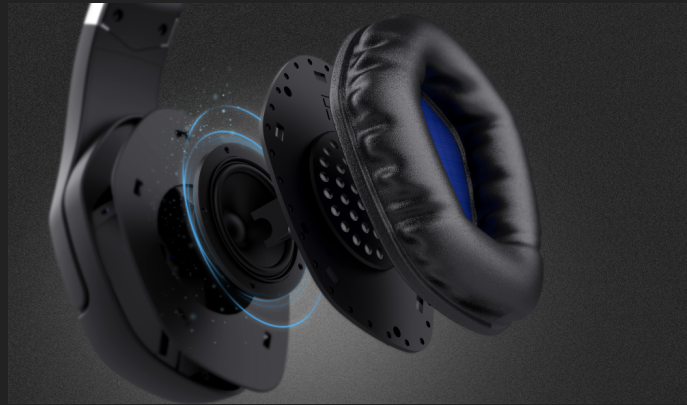

#23530

Gaming headset for PS4™

Gaming headset exclusively for PlayStation®4 with fold-away microphone and adjustable headband

Key features

- Officially licensed for PlayStation®4
- Powerful 50mm active speaker units with soft and comfortable over-ear pads
- Fold-away flexible microphone and adjustable reinforced headband
- In-line remote for volume control and microphone mute
- Simply plug the headset into the DUALSHOCK®4 wireless controller (3.5mm input)
- 1.2m nylon braided cable, ideal length to connect to your controller

Powerful Sound

Experience crisp and powerful sound, whether you're in a warzone, a stadium or on a race track. Thanks to the headset's whopping 50mm drivers, your gaming sessions will sound more immersive than ever.

Adjusted for your Comfort

The soft over-ear pads ensure the headset is comfortable, even after hours of playing. Use the microphone to give crystal clear instructions to your teammates or easily fold it away when you're in the mood for an offline game.

Sturdy and Stylish

With an adjustable reinforced headband, the headset isn't just comfortable, but sturdy as well. And as an officially licensed product for PS4™, its powerful design perfectly matches the look of your Playstation®4.