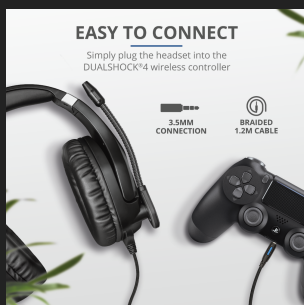

PRODUCT PICTORIAL 3