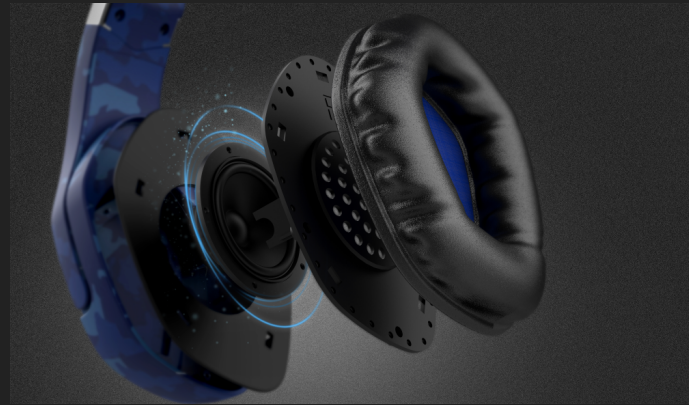

### Key features

- Officially licensed for PlayStation®4
- Powerful 50mm active speaker units with soft and comfortable over-ear pads
- Fold-away flexible microphone and adjustable reinforced headband
- In-line remote for volume control and microphone mute
- Simply plug the headset into the DUALSHOCK®4 wireless controller (3.5mm input)
- 1.2m nylon braided cable, ideal length to connect to your controller

## Powerful Sound

Experience crisp and powerful sound, whether you're in a warzone, a stadium or on a race track. Thanks to the headset's whopping 50mm drivers, your gaming sessions will sound more immersive than ever.

## Adjusted for your Comfort

The soft over-ear pads ensure the headset is comfortable, even after hours of playing. Use the microphone to give crystal clear instructions to your teammates or easily fold it away when you're in the mood for an offline game.

## Sturdy and Stylish

With an adjustable reinforced headband, the headset isn't just comfortable, but sturdy as well. And as an officially licensed product for PS4™, its powerful design perfectly matches the look of your Playstation®4.