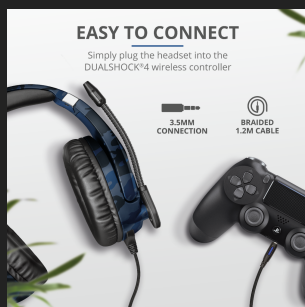

PRODUCT PICTORIAL 3